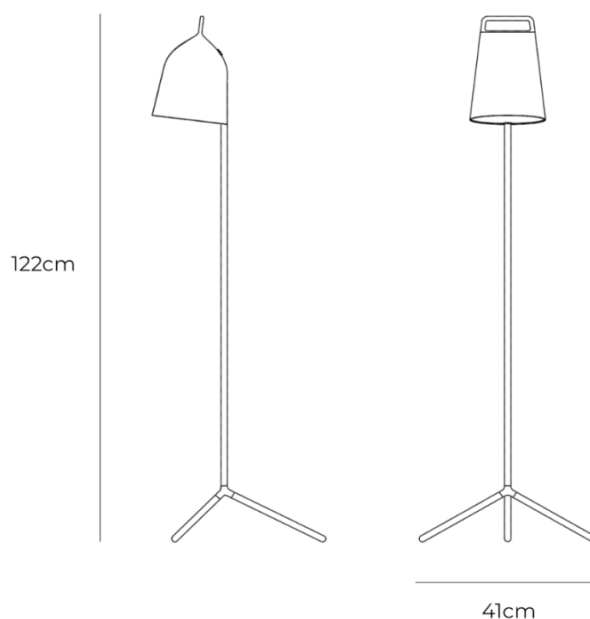

Normann Copenhagen Stage LED Floor Lamp

LA5460

SOURCE: <https://www.davidvillagelighting.co.uk/product/Normann-Copenhagen-Stage-LED-Floor-Lamp/19083>

PRODUCT DESCRIPTION

Designer: Daniel Debiasi & Federico Sandri

Normann Copenhagen Stage LED Floor Lamp

The Normann Copenhagen Stage LED Floor Lamp was created by design duo Daniel Debiasi and Federico Sandri, who drew inspiration from the form and functionality of professional stage lighting, as used in film production and photo shoots. This inspiration can be found in the adjustable, tilting light source and the stable tripod base, while retaining a uniquely clean and light expression. Stage casts an attractive and warm beam wherever it is pointed, making it perfect for task lighting, whilst the dimmable light source allows it to provide softer ambient lighting too.

The Stage floor lamp can be used as a reading light or for mood lighting, depending on whether the light source is tilted for direct or indirect lighting. The lamp is available in a sleek black finish to fit any interior. Thoughtfully designed to feature in both commercial and residential environments, the Normann Copenhagen Stage Floor Lamp is a unique modern addition to your space.

PRODUCT SPECIFICATION

Light Source: 11W, 3200K, 770 Lumens

IP Code: 20

Dimming: Integrated dimmer on the product.

Dimensions: Width: 41cm
Height: 122cm
Cable Length: 200cm

For all sales and technical enquiries, please contact: