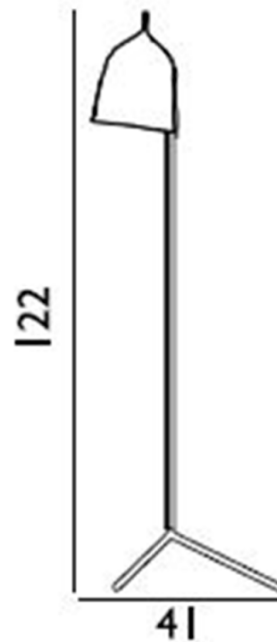

Normann Copenhagen Stage LED Floor Lamp

LA5460

SOURCE: <https://www.davidvillagelighting.co.uk/product/Normann-Copenhagen-Stage-LED-Floor/19083>

PRODUCT DESCRIPTION

Designer: Daniel Debiasi & Federico Sandri

Normann Copenhagen Stage LED Floor Lamp

Normann Copenhagen Stage LED Floor Lamp was created by design duo, Daniel Debiasi and Federico Sandri. The Stage Lamp draws its smooth mobility from professional stage lighting and casts an attractive and warm beam wherever it is pointed. Stage Floor Lamp was inspired by professional spotlights, as used in film production and photo shoots. The inspiration can be found in the adjustable, tilting light source and the stable tripod base, while retaining a uniquely clean and light expression.

The Stage floor lamp can be used as a reading light or for mood lighting, depending on whether the light source is tilted for direct or indirect lighting. The lamp is available in beautiful neutral shades of black, white and grey, to fit any interior. Thoughtfully designed to feature in both commercial and residential environments.

PRODUCT SPECIFICATION

- Light Source:** 11W, 3200K, 770 Lumens
- IP Code:** 20
- Dimming:** Integrated dimmer on the product
- Dimensions:** Width: 41cm
Height: 122cm
Cable Length: 200cm

For all sales and technical enquiries, please contact: