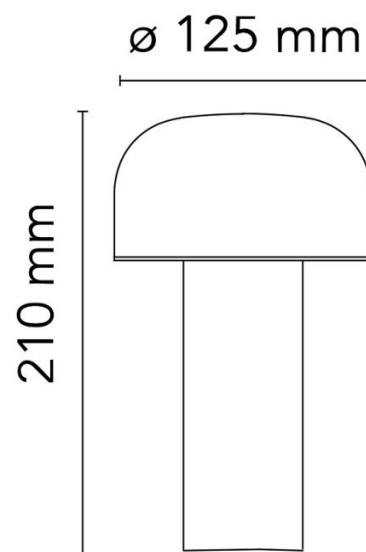

## PRODUCT SPECIFICATION

**Light Source:** 2.5W, 2700K, 151 lumens

**IP Code:** 20

**Dimming:** Integrated dimmer on the product

**Dimensions:** Ø12.5cm  
21cm height  
120cm cable length

**For all sales and technical enquiries, please contact:**