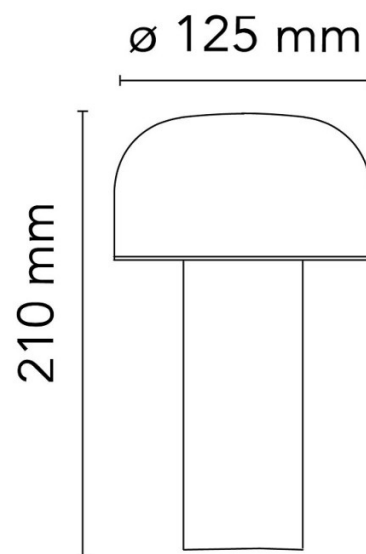

Please Note: The Flos Bellhop can be used outside only in dry weather conditions, and must not be left outside for extended periods of time.

PRODUCT SPECIFICATION

Light Source: 2.5W, 2700K, 151 lumens

IP Code: 20

Dimming: Integrated dimmer on the product

Dimensions: Ø12.5cm
21 cm height
120cm cable length

For all sales and technical enquiries, please contact:

+44 (0)114 263 4266

info@davidvillagelighting.co.uk

www.davidvillagelighting.co.uk