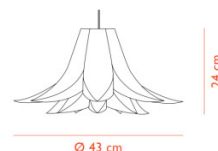

PRODUCT SPECIFICATION

Light Source: 1 x max 9W LED E27 (excluded)

IP Code: 20

Dimming: Dimmable via mains phase dimming

Dimensions: **Small**
Shade: Ø 43cm
Height: 24cm
Medium
Shade: Ø 62cm
Height: 30cm
Large
Shade: Ø 85cm
Height: 32cm

Optional Cable: 250cm