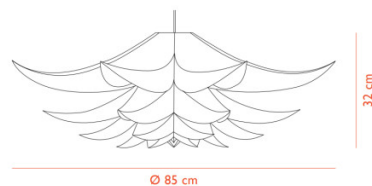

PRODUCT SPECIFICATION

Light Source: 1 x max 9W LED E27 (excluded)

IP Code: 20

Dimming: Dimmable via mains phase dimming

Dimensions: **Small**
Shade: Ø 43cm
Height: 24cm
Medium
Shade: Ø 62cm
Height: 30cm
Large
Shade: Ø 85cm
Height: 32cm

Optional Cable: 250cm