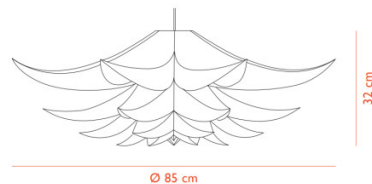

Normann Copenhagen Norm 06 Suspension

LA5453

SOURCE: <https://www.davidvillagelighting.co.uk/product/Normann-Copenhagen-Norm-06-Suspension/19072>

PRODUCT DESCRIPTION

Designer: Simon Karkov

Normann Copenhagen Norm 06 Suspension

Normann Copenhagen Norm 06 Suspension was designed by Simon Karkov. The name "Norm Suspension 06" was named after its release year, which was 2006. Each suspension is made up of hand-folded foil which has been wrapped around the skeleton structure. Norm 06's diffused shade provides an evenly distributed and soft light which is particularly suitable for creating a relaxed ambiance in lounge areas. The gentle nature of this lighting solution is ideal for inducing a calming effect and reducing harshness.

A sculptural light with its stunning character, the Norm 06 can not only be hung in commercial settings such as above reception areas or conference rooms. Still, it can also be featured in residential settings within a home. Norm 06 is available in three sizes, ranging from small to large which can be displayed independently or in a cluster for an interesting visual. Buyers have the option to purchase the lampshade individually or as part of a complete lamp set, inclusive of a canopy and 2.5m cable. [Norm Collection](#) consists of four different shaped suspensions which can all be featured together for a seamless aesthetic.

Please note this is a self-assembly product. A manual is included with the light.

PRODUCT SPECIFICATION

Light Source: 1 x max 9W LED E27 (excluded)

IP Code: 20

Dimming: Dimmable via mains phase dimming

Dimensions: **Small**

Shade: Ø 43cm

Height: 24cm

Medium

Shade: Ø 62cm

Height: 30cm

Large

Shade: Ø 85cm

Height: 32cm

Optional Cable: 250cm