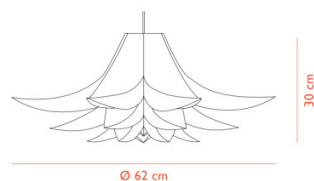

PRODUCT SPECIFICATION

Light Source: 1 x max 9W LED E27 (excluded)

IP Code: 20

Dimming: Dimmable via mains phase dimming

Dimensions: **Small**
Shade: Ø 43cm
Height: 24cm
Medium
Shade: Ø 62cm
Height: 30cm
Large
Shade: Ø 85cm
Height: 32cm

Optional Cable: 250cm