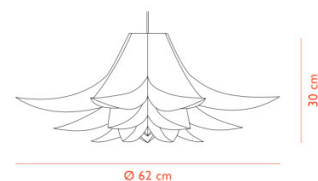

Normann Copenhagen Norm 06 Suspension

LA5453

SOURCE: <https://www.davidvillagelighting.co.uk/product/Normann-Copenhagen-Norm-06-Suspension/19072>

PRODUCT DESCRIPTION

Designer: Simon Karkov

Normann Copenhagen Norm 06 Suspension

Normann Copenhagen Norm 06 Suspension was designed by Simon Karkov. The name "Norm Suspension 06" was named after its release year, which was 2006. Each suspension is made up of hand-folded foil which has been wrapped around the skeleton structure. Norm 06's diffused shade provides an evenly distributed and soft light which is particularly suitable for creating a relaxed ambiance in lounge areas. The gentle nature of this lighting solution is ideal for inducing a calming effect and reducing harshness.

A sculptural light with its stunning character, the Norm 06 can not only be hung in commercial settings such as above reception areas or conference rooms. Still, it can also be featured in residential settings within a home. Norm 06 is available in three sizes, ranging from small to large which can be displayed independently or in a cluster for an interesting visual. Buyers have the option to purchase the lampshade individually or as part of a complete lamp set, inclusive of a canopy and 2.5m cable. [Norm Collection](#) consists of four different shaped suspensions which can all be featured together for a seamless aesthetic.

Please note this is a self-assembly product. A manual is included with the light.

PRODUCT SPECIFICATION

Light Source: 1 x max 9W LED E27 (excluded)

IP Code: 20

Dimming: Dimmable via mains phase dimming

Dimensions: **Small**

Shade: Ø 43cm

Height: 24cm

Medium

Shade: Ø 62cm

Height: 30cm

Large

Shade: Ø 85cm

Height: 32cm

Optional Cable: 250cm