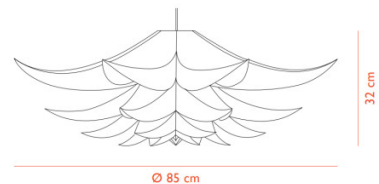

Normann Copenhagen Norm 06 Suspension

LA5453

SOURCE: <https://www.davidvillagelighting.co.uk/product/Normann-Copenhagen-Norm-06-Suspension/19072>

PRODUCT DESCRIPTION

Designer: Simon Karkov

Normann Copenhagen Norm 06 Suspension

Normann Copenhagen Norm 06 Suspension was designed by Simon Karkov. The name "Norm Suspension 06" was named after its release year, which was 2006. Each suspension is made up of hand-folded foil which has been wrapped around the skeleton structure. Norm 06's diffused shade provides an evenly distributed and soft light which is particularly suitable for creating a relaxed ambiance in lounge areas. The gentle nature of this lighting solution is ideal for inducing a calming effect and reducing harshness.

A sculptural light with its stunning character, the Norm 06 can not only be hung in commercial settings such as above reception areas or conference rooms. Still, it can also be featured in residential settings within a home. Norm 06 is available in three sizes, ranging from small to large which can be displayed independently or in a cluster for an interesting visual. Buyers have the option to purchase the lampshade individually or as part of a complete lamp set, inclusive of a canopy and 2.5m cable. [Norm Collection](#) consists of four different shaped suspensions which can all be featured together for a seamless aesthetic.

Please note this is a self-assembly product. A manual is included with the light.

PRODUCT SPECIFICATION

Light Source: 1 x max 9W LED E27 (excluded)

IP Code: 20

Dimming: Dimmable via mains phase dimming

Dimensions: **Small**

Shade: Ø 43cm

Height: 24cm

Medium

Shade: Ø 62cm

Height: 30cm

Large

Shade: Ø 85cm

Height: 32cm

Optional Cable: 250cm