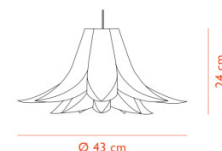

Normann Copenhagen Norm 06 Suspension

LA5453

SOURCE: <https://www.davidvillagelighting.co.uk/product/Normann-Copenhagen-Norm-06-Suspension/19072>

PRODUCT DESCRIPTION

Designer: Simon Karkov

Normann Copenhagen Norm 06 Suspension

Normann Copenhagen Norm 06 Suspension was designed by Simon Karkov. The name "Norm Suspension 06" was named after its release year, which was 2006. Each suspension is made up of hand-folded foil which has been wrapped around the skeleton structure. Norm 06's diffused shade provides an evenly distributed and soft light which is particularly suitable for creating a relaxed ambiance in lounge areas. The gentle nature of this lighting solution is ideal for inducing a calming effect and reducing harshness.

A sculptural light with its stunning character, the Norm 06 can not only be hung in commercial settings such as above reception areas or conference rooms. Still, it can also be featured in residential settings within a home. Norm 06 is available in three sizes, ranging from small to large which can be displayed independently or in a cluster for an interesting visual. Buyers have the option to purchase the lampshade individually or as part of a complete lamp set, inclusive of a canopy and 2.5m cable. [Norm Collection](#) consists of four different shaped suspensions which can all be featured together for a seamless aesthetic.

Please note this is a self-assembly product. A manual is included with the light.

PRODUCT SPECIFICATION

Light Source: 1 x max 9W LED E27 (excluded)

IP Code: 20

Dimming: Dimmable via mains phase dimming

Dimensions: **Small**

Shade: Ø 43cm

Height: 24cm

Medium

Shade: Ø 62cm

Height: 30cm

Large

Shade: Ø 85cm

Height: 32cm

Optional Cable: 250cm