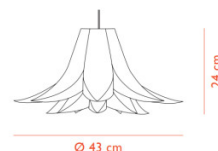

Normann Copenhagen Norm 06 Suspension

LA5453

SOURCE: <https://www.davidvillagelighting.co.uk/product/Normann-Copenhagen-Norm-06-Suspension/19072>

PRODUCT DESCRIPTION

Designer: Simon Karkov

Normann Copenhagen Norm 06 Suspension

Normann Copenhagen Norm 06 Suspension was designed by Simon Karkov. The name "Norm Suspension 06" was named after its release year, which was 2006. Each suspension is made up of hand-folded foil which has been wrapped around the skeleton structure. Norm 06's diffused shade provides an evenly distributed and soft light which is particularly suitable for creating a relaxed ambiance in lounge areas. The gentle nature of this lighting solution is ideal for inducing a calming effect and reducing harshness.

A sculptural light with its stunning character, the Norm 06 can not only be hung in commercial settings such as above reception areas or conference rooms. Still, it can also be featured in residential settings within a home. Norm 06 is available in three sizes, ranging from small to large which can be displayed independently or in a cluster for an interesting visual. Buyers have the option to purchase the lampshade individually or as part of a complete lamp set, inclusive of a canopy and 2.5m cable. [Norm Collection](#) consists of four different shaped suspensions which can all be featured together for a seamless aesthetic.

Please note this is a self-assembly product. A manual is included with the light.

PRODUCT SPECIFICATION

Light Source: 1 x max 9W LED E27 (excluded)

IP Code: 20

Dimming: Dimmable via mains phase dimming

Dimensions: **Small**

Shade: Ø 43cm

Height: 24cm

Medium

Shade: Ø 62cm

Height: 30cm

Large

Shade: Ø 85cm

Height: 32cm

Optional Cable: 250cm