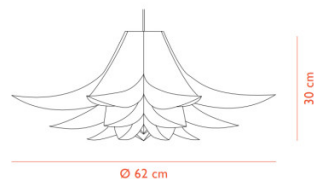

Normann Copenhagen Norm 06 Suspension

LA5453

SOURCE: <https://www.davidvillagelighting.co.uk/product/Normann-Copenhagen-Norm-06-Suspension/19072>

PRODUCT DESCRIPTION

Designer: Simon Karkov

Normann Copenhagen Norm 06 Suspension

Normann Copenhagen Norm 06 Suspension was designed by Simon Karkov. The name "Norm Suspension 06" was named after its release year, which was 2006. Each suspension is made up of hand-folded foil which has been wrapped around the skeleton structure. Norm 06's diffused shade provides an evenly distributed and soft light which is particularly suitable for creating a relaxed ambiance in lounge areas. The gentle nature of this lighting solution is ideal for inducing a calming effect and reducing harshness.

A sculptural light with its stunning character, the Norm 06 can not only be hung in commercial settings such as above reception areas or conference rooms. Still, it can also be featured in residential settings within a home. Norm 06 is available in three sizes, ranging from small to large which can be displayed independently or in a cluster for an interesting visual. Buyers have the option to purchase the lampshade individually or as part of a complete lamp set, inclusive of a canopy and 2.5m cable. [Norm Collection](#) consists of four different shaped suspensions which can all be featured together for a seamless aesthetic.

Please note this is a self-assembly product. A manual is included with the light.

PRODUCT SPECIFICATION

Light Source: 1 x max 9W LED E27 (excluded)

IP Code: 20

Dimming: Dimmable via mains phase dimming

Dimensions: **Small**

Shade: Ø 43cm

Height: 24cm

Medium

Shade: Ø 62cm

Height: 30cm

Large

Shade: Ø 85cm

Height: 32cm

Optional Cable: 250cm