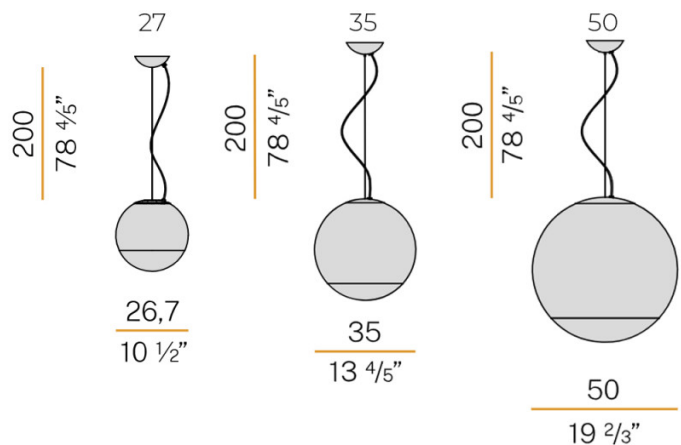

PRODUCT SPECIFICATION

Light Source: 1 x Max 21W E27 LED (included)

IP Code: 20

Dimming: Dimmable via mains phase dimming.

Dimensions: 27:
Shade: Ø27cm

35:
Shade: Ø35cm

50:
Shade: Ø50cm

Cable Length: 200cm