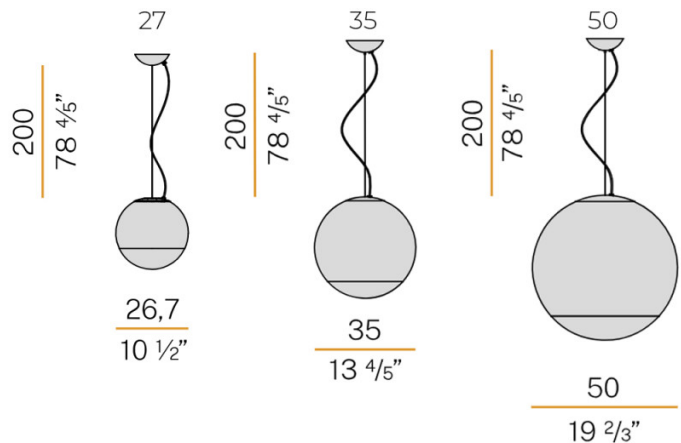

PRODUCT SPECIFICATION

Light Source: 1 x Max 21W E27 LED (included)

IP Code: 20

Dimming: Dimmable via mains phase dimming.

Dimensions: 27:
Shade: Ø27cm

35:
Shade: Ø35cm

50:
Shade: Ø50cm

Cable Length: 200cm