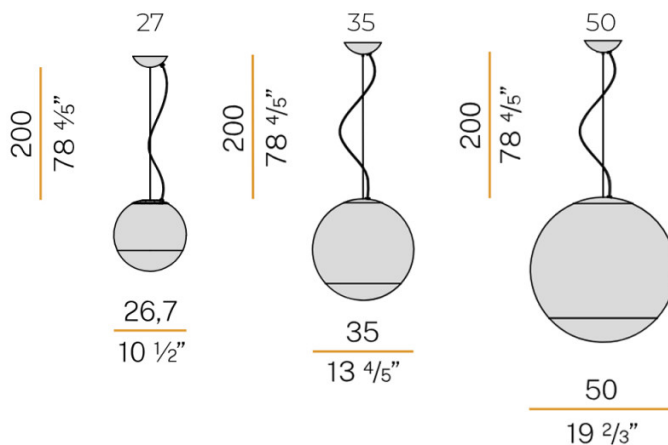

Available in three sizes (27cm, 35cm, 50cm) and three finishes (Shaded White, Smokey Grey, and Forest Green), the Smoke Suspension Lamp is ideal for various settings, from cosy residential spaces to elegant commercial environments.

The lamp includes an E27 LED bulb for a diffused, ambient glow, with a dimming capability. Its 2m transparent electric cable and galvanised sheet metal ceiling canopy ensure a sleek and seamless installation. Whether displayed individually or grouped in clusters, the Panzeri Smoke Suspension Lamp is a perfect blend of functionality and artistry, bringing warmth and character to any room.

PRODUCT SPECIFICATION

Light Source: 1 x Max 21W E27 LED (included)

IP Code: 20

Dimming: Dimmable via mains phase dimming.

Dimensions: 27:
Shade: Ø27cm

35:
Shade: Ø35cm

50:
Shade: Ø50cm

Cable Length: 200cm