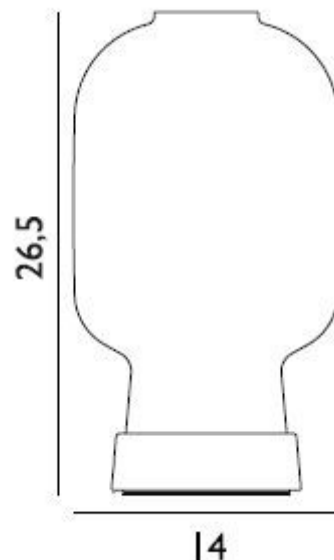

PRODUCT SPECIFICATION

Light Source: 1x Max 2W, E14 LED (excluded)

IP Code: 20

Dimming: In line on/off switch included on cable

Dimensions: Diameter: Ø 14cm
Height: 26.5cm
Cable: 200cm

For all sales and technical enquiries, please contact: