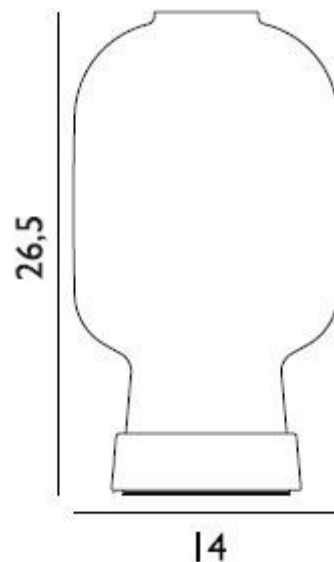

For all sales and technical enquiries, please contact:

+44 (0)114 263 4266

info@davidvillagelighting.co.uk

www.davidvillagelighting.co.uk