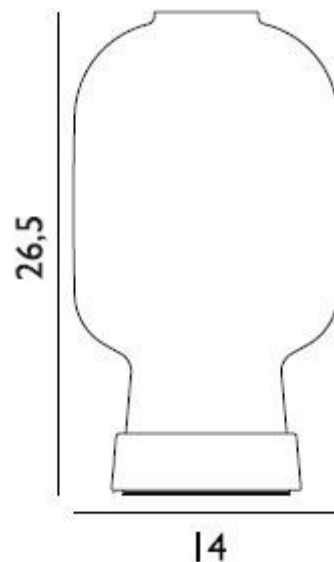

## PRODUCT SPECIFICATION

**Light Source:** 1x Max 2W, E14 LED (excluded)

**IP Code:** 20

**Dimming:** In line on/off switch included on cable

**Dimensions:** Diameter: Ø 14cm  
Height: 26.5cm  
Cable: 200cm