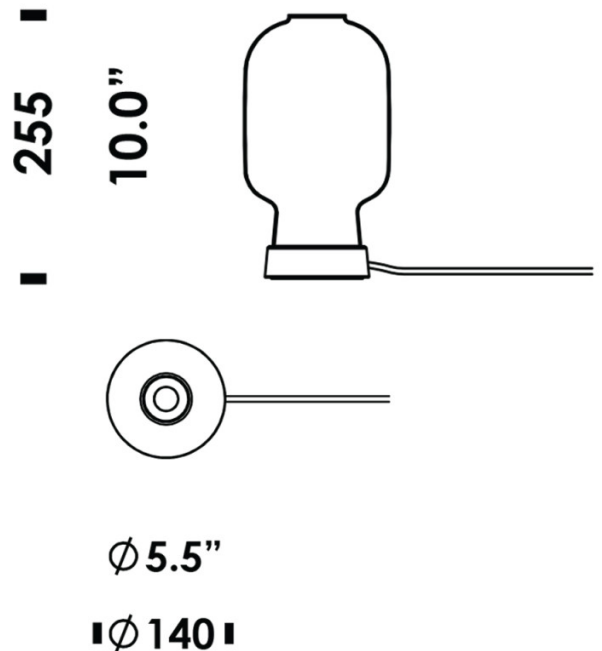

PRODUCT SPECIFICATION

Light Source: 1 x Max 2W E14 LED (excluded)

IP Code: 20

Dimming: In-line on/off switch included on cable.

Dimensions: Ø14cm
Height: 26.5cm
Cable Length: 200cm

For all sales and technical enquiries, please contact: