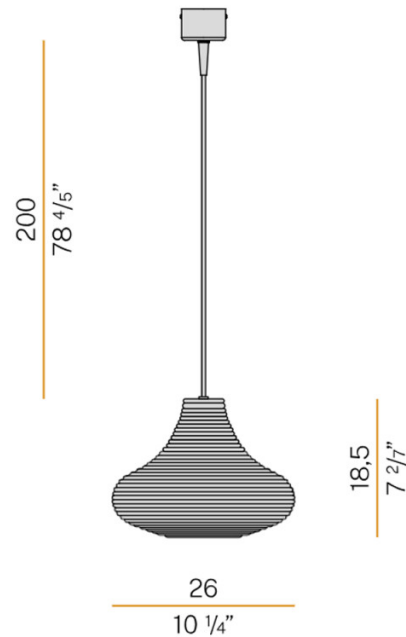

PANZERI

Panzeri Emma Suspension

LA5440

SOURCE: <https://www.davidvillagelighting.co.uk/product/Panzeri-Emma-Suspension/19053>

PRODUCT DESCRIPTION

Designer: Silvia Poma

Emma Suspension by Panzeri

The Panzeri Emma Suspension Light combines retro charm with modern functionality, featuring a ribbed blown glass diffuser available in seven stunning finishes: white, crystal, steel, amber, bronze, tobacco, and green. Its metal canopy, finished in black or matt brass, adds a sleek contrast to the elegant glass shade.

Fitted with a visible filament LED E27 bulb, the Emma provides diffused, warm light (2700K) with a brightness of 1050 Lumens, making it perfect for residential and hospitality spaces. The 220cm black fabric cable is customisable, offering flexibility for installation.

PRODUCT SPECIFICATION

- Light Source:** 1 x Max 8W E27 LED Non-Dimmable (included)
- IP Code:** 20
- Dimming:** Dimmable via mains phase dimming (when used with a dimmable bulb).
- Dimensions:** Shade: Ø26cm
Height: 18.5cm
Cable Length: 200cm