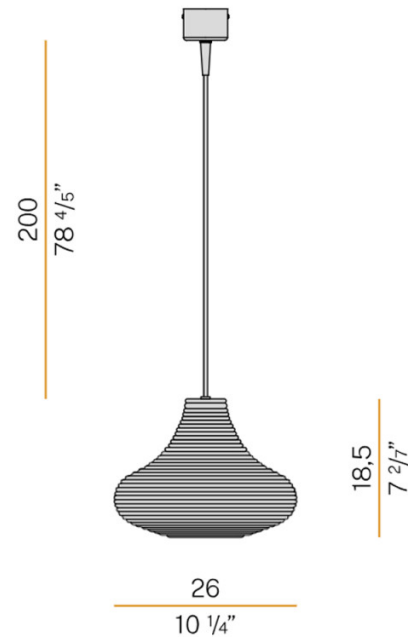

PANZERI

Panzeri Emma Suspension

LA5440

SOURCE: <https://www.davidvillagelighting.co.uk/product/Panzeri-Emma-Suspension/19053>

PRODUCT DESCRIPTION

Designer: Silvia Poma

Emma Suspension by Panzeri

The Panzeri Emma Suspension Light combines retro charm with modern functionality, featuring a ribbed blown glass diffuser available in seven stunning finishes: white, crystal, steel, amber, bronze, tobacco, and green. Its metal canopy, finished in black or matt brass, adds a sleek contrast to the elegant glass shade.

Fitted with a visible filament LED E27 bulb, the Emma provides diffused, warm light (2700K) with a brightness of 1050 Lumens, making it perfect for residential and hospitality spaces. The 220cm black fabric cable is customisable, offering flexibility for installation.

PRODUCT SPECIFICATION

- Light Source:** 1 x Max 8W E27 LED Non-Dimmable (included)
- IP Code:** 20
- Dimming:** Dimmable via mains phase dimming (when used with a dimmable bulb).
- Dimensions:** Shade: Ø26cm
Height: 18.5cm
Cable Length: 200cm