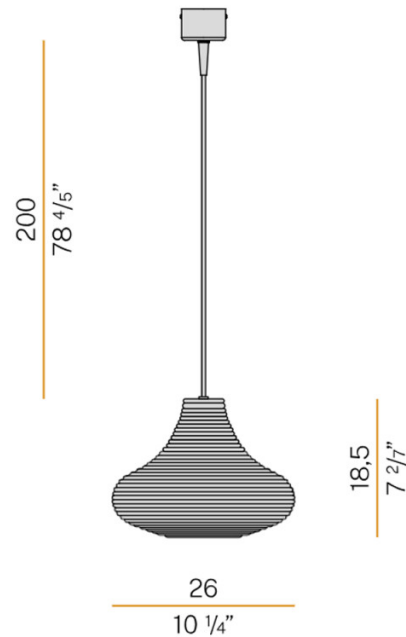

PANZERI

Panzeri Emma Suspension

LA5440

SOURCE: <https://www.davidvillagelighting.co.uk/product/Panzeri-Emma-Suspension/19053>

PRODUCT DESCRIPTION

Designer: Silvia Poma

Emma Suspension by Panzeri

The Panzeri Emma Suspension Light combines retro charm with modern functionality, featuring a ribbed blown glass diffuser available in seven stunning finishes: white, crystal, steel, amber, bronze, tobacco, and green. Its metal canopy, finished in black or matt brass, adds a sleek contrast to the elegant glass shade.

Fitted with a visible filament LED E27 bulb, the Emma provides diffused, warm light (2700K) with a brightness of 1050 Lumens, making it perfect for residential and hospitality spaces. The 220cm black fabric cable is customisable, offering flexibility for installation.

PRODUCT SPECIFICATION

- Light Source:** 1 x Max 8W E27 LED Non-Dimmable (included)
- IP Code:** 20
- Dimming:** Dimmable via mains phase dimming (when used with a dimmable bulb).
- Dimensions:** Shade: Ø26cm  
Height: 18.5cm  
Cable Length: 200cm