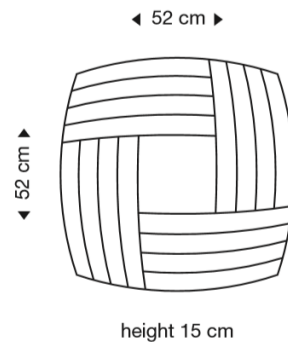

PRODUCT SPECIFICATION

- Light Source:** 20W, 3000K, 2500 lumens
- IP Code:** 20
- Dimming:** Dimmable via trailing edge dimming systems
- Dimensions:** Height: 15 cm
Width: 52 cm

For all sales and technical enquiries, please contact: