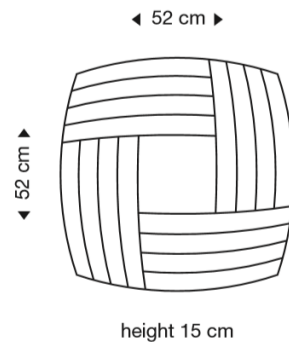

## PRODUCT SPECIFICATION

- Light Source:** 20W, 3000K, 2500 Lumens
- IP Code:** 20
- Dimming:** Dimmable via trailing edge dimming systems.
- Dimensions:** Height: 15cm  
Width: 52cm

**For all sales and technical enquiries, please contact:**