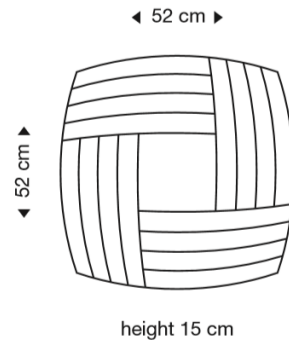

For all sales and technical enquiries, please contact:

+44 (0)114 263 4266

info@davidvillagelighting.co.uk

www.davidvillagelighting.co.uk