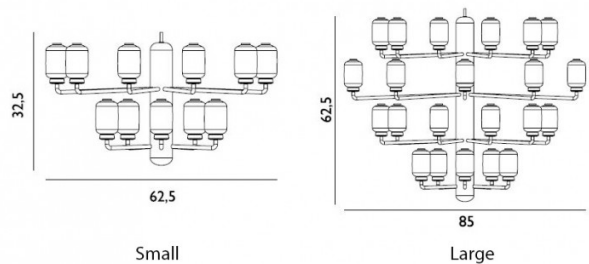

PRODUCT SPECIFICATION

- Light Source: Small:**
15x Max 0.8W, G4 LED (Included)
- Large:**
35x Max 0.8W, G4 LED (Included)
- IP Code:** 20
- Dimming:** Non-dimmable
- Dimensions: Small:**
Diameter: Ø 62.5cm
Height: 32.5cm
- Large:**
Diameter: Ø 85cm
Height: 62.5cm