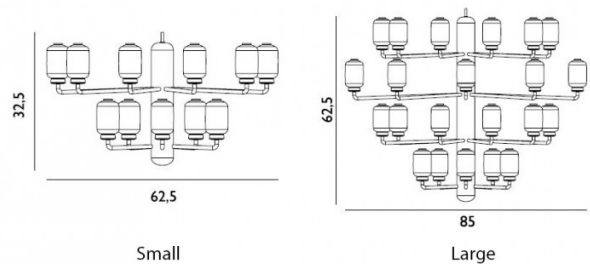

PRODUCT SPECIFICATION

- Light Source: Small:**
15x Max 0.8W, G4 LED (Included)
- Large:**
35x Max 0.8W, G4 LED (Included)
- IP Code:** 20
- Dimming:** Non-dimmable
- Dimensions: Small:**
Diameter: Ø 62.5cm
Height: 32.5cm
- Large:**
Diameter: Ø 85cm
Height: 62.5cm