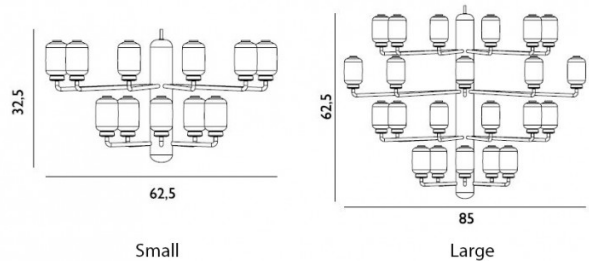

PRODUCT SPECIFICATION

- Light Source: Small:**
15x Max 0.8W, G4 LED (Included)
- Large:**
35x Max 0.8W, G4 LED (Included)
- IP Code:** 20
- Dimming:** Non-dimmable
- Dimensions: Small:**
Diameter: Ø 62.5cm
Height: 32.5cm
- Large:**
Diameter: Ø 85cm
Height: 62.5cm