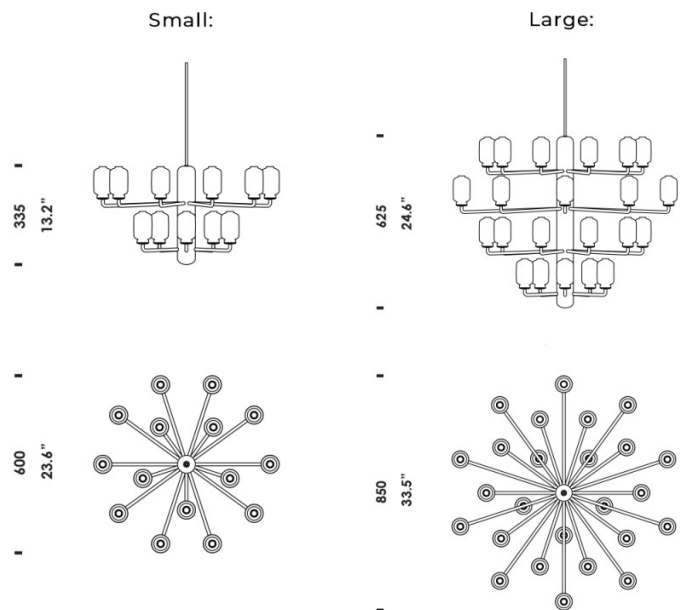

PRODUCT SPECIFICATION

Light Source: **Small:** 15 x Max 0.8W G4 LED (Included)
Large: 35 x Max 0.8W G4 LED (Included)

IP Code: 20

Dimming: Non-Dimmable.

Dimensions: Small:
Body: Ø62.5cm
Height: 32.5cm

Large:
Body: Ø85cm
Height: 62.5cm

Cable Length: 400cm