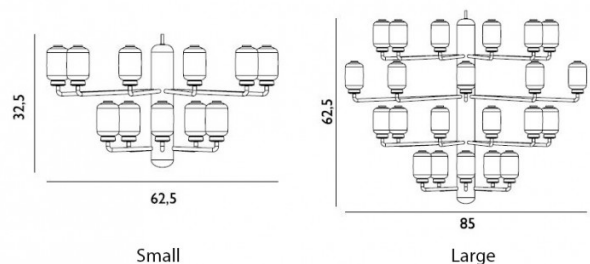

## PRODUCT SPECIFICATION

- Light Source: Small:**  
15x Max 0.8W, G4 LED (Included)
- Large:**  
35x Max 0.8W, G4 LED (Included)
- IP Code:** 20
- Dimming:** Non-dimmable
- Dimensions: Small:**  
Diameter: Ø 62.5cm  
Height: 32.5cm
- Large:**  
Diameter: Ø 85cm  
Height: 62.5cm