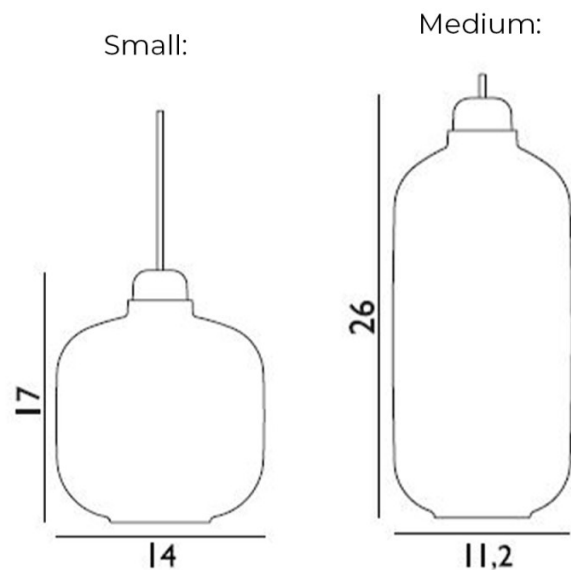

PRODUCT SPECIFICATION

Light Source: 1 x Max 2W E14 LED (excluded)

IP Code: 20

Dimming: Dimmable via mains phase dimming

Dimensions: **Small:**

Shade: Ø14cm

Height: 17cm

Large:

Shade: Ø11.2cm

Height: 26cm

Cable Length: 400cm

For all sales and technical enquiries, please contact:

+44 (0)114 263 4266

info@davidvillagelighting.co.uk

www.davidvillagelighting.co.uk