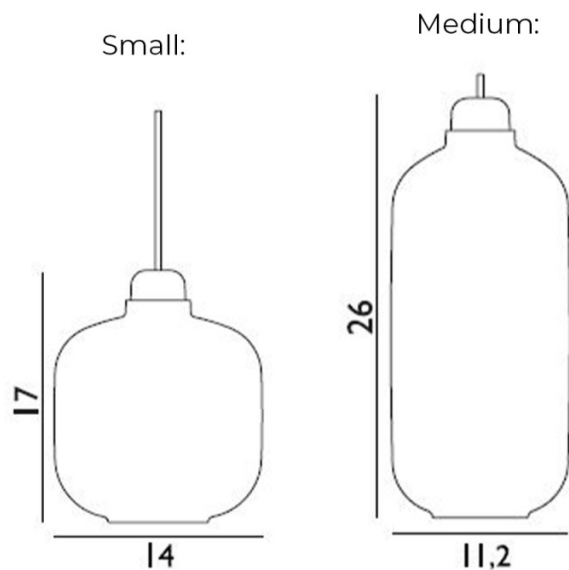

PRODUCT SPECIFICATION

Light Source: 1 x Max 2W E14 LED (excluded)

IP Code: 20

Dimming: Dimmable via mains phase dimming

Dimensions: Small:
Shade: Ø14cm
Height: 17cm

Large:
Shade: Ø11.2cm
Height: 26cm

Cable Length: 400cm