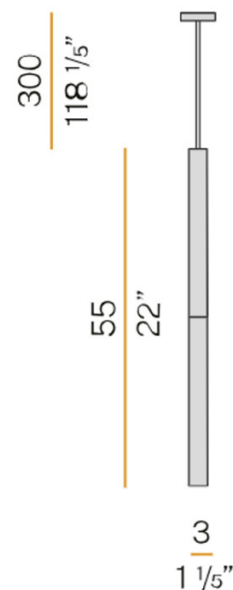

PANZERI

Panzeri Candle Single LED Suspension

LA5429

SOURCE: <https://www.davidvillagelighting.co.uk/product/Panzeri-Candle-Single-LED-Suspension/19029>

PRODUCT DESCRIPTION

Designer: Panzeri Design Team

Panzeri Candle Single LED Suspension

The Panzeri Candle Single Suspension Light is a sophisticated and versatile lighting solution for modern interiors. Inspired by the timeless elegance of a candle, this suspension light features a turned steel structure and a borosilicate glass diffuser, frosted at the top and transparent at the base, creating a warm and diffused light.

The minimalist design, paired with a sleek white finish, makes it an ideal choice for various settings, from residential dining spaces to commercial lobbies and large-scale installations. The 3m adjustable suspension cable ensures versatility for high or low ceilings, while the modular metal canopy allows for custom cluster configurations to create striking visual compositions.

Please note, this product is available with a replaceable bulb instead of the integrated LED on request. For custom configurations or assistance with multiple suspensions, please contact us.

PRODUCT SPECIFICATION

- **Light Source:** 4W, 3000K, 238 Lumens
- **IP Code:** 20
- **Dimming:** Non dimmable
- **Dimensions:** Diffuser: Ø3cm
  Diffuser Height: 55cm
  Cable Length: 300cm