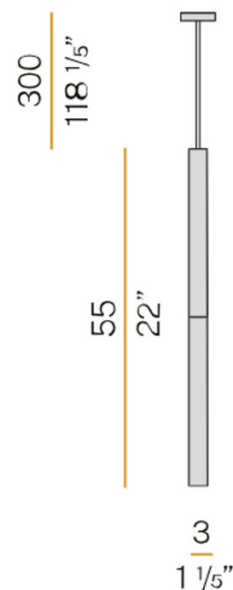

Light Source: 4W, 3000K, 238 Lumens

IP Code: 20

Dimming: Non dimmable

Dimensions: Diffuser: Ø3cm
Diffuser Height: 55cm

Cable Length: 300cm

For all sales and technical enquiries, please contact:

+44 (0)114 263 4266