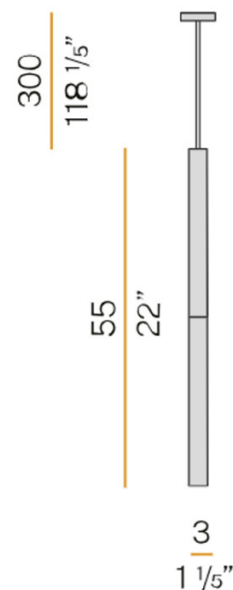

### PRODUCT SPECIFICATION

- Light Source:** 4W, 3000K, 238 Lumens
- IP Code:** 20
- Dimming:** Non dimmable
- Dimensions:** Diffuser: Ø3cm  
Diffuser Height: 55cm  
Cable Length: 300cm

**For all sales and technical enquiries, please contact:**