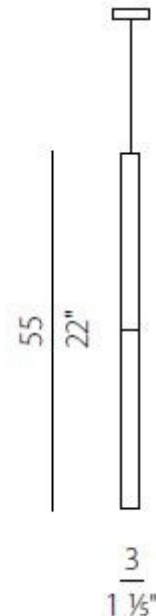

PANZERI

**Panzeri Candle Single LED
Suspension**

LA5429

SOURCE: <https://www.davidvillagelighting.co.uk/product/Panzeri-Candle-Single-LED-Suspension/19029>

PRODUCT DESCRIPTION

Panzeri Candle Single Suspension

Suspension lamp made of a metal canopy and threaded borosilicate glass. Frosted glass in the upper part and transparent in the lower section. Emission of diffused light provided by various light sources (LED module or G9). Metal canopy in white polyacrylic paint, customizable in colour, shape and size. Ideal for lobby or large residential areas.

Please contact us for the G9 version.

Also available in larger cluster formations, please contact us for details.

PRODUCT SPECIFICATION

Light Source: 4W, 3000K, 238 Lumens

IP Code: 20

Dimming: Non dimmable

Dimensions: Ø3cm
Diffuser Height: 55cm
Cable Length: 300cm

For all sales and technical enquiries, please contact:

+44 (0)114 263 4266

info@davidvillagelighting.co.uk

www.davidvillagelighting.co.uk