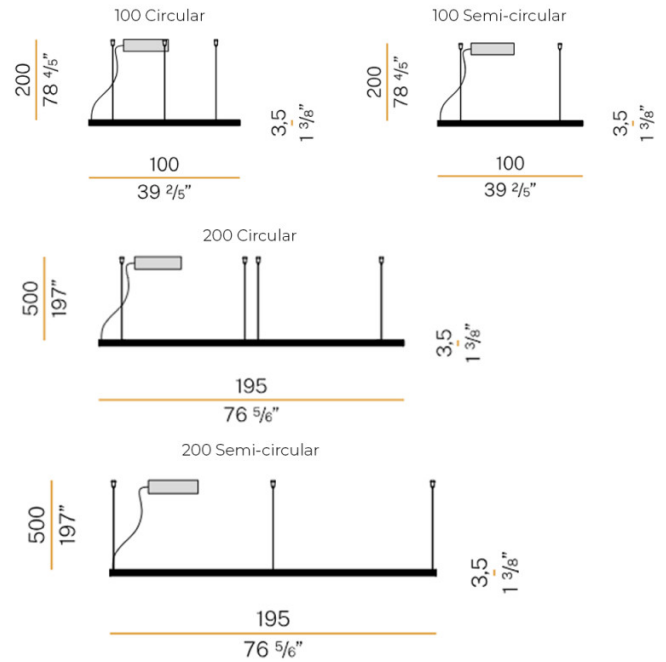

For custom configurations or assistance in creating unique formations, please [contact us](#).

PRODUCT SPECIFICATION

Light Source: **Circular 100cm:**
55W, 3000K, 2965 Lumens

Circular 200cm:
109W, 3000K, 5931 Lumens

Semi-Circular 100cm:
29W, 3000K, 1483 Lumens

Semi-Circular 200cm:
55W, 3000K, 2965 Lumens

IP Code: 40

Dimming: Dimmable via DALI/Push DIM technology. Please consult your electrician, additional wiring may be required on site.

Dimensions: Circular 100cm:
Pendant: Ø100cm

Circular 200cm:
Pendant: Ø200cm

Semi-Circular 100cm:
Length: 100cm
Width: 50cm

Semi-Circular 200cm:
Length: 200cm
Width: 100cm

Cable Length: 220cm (Circular) / 500cm (Semi-circular)