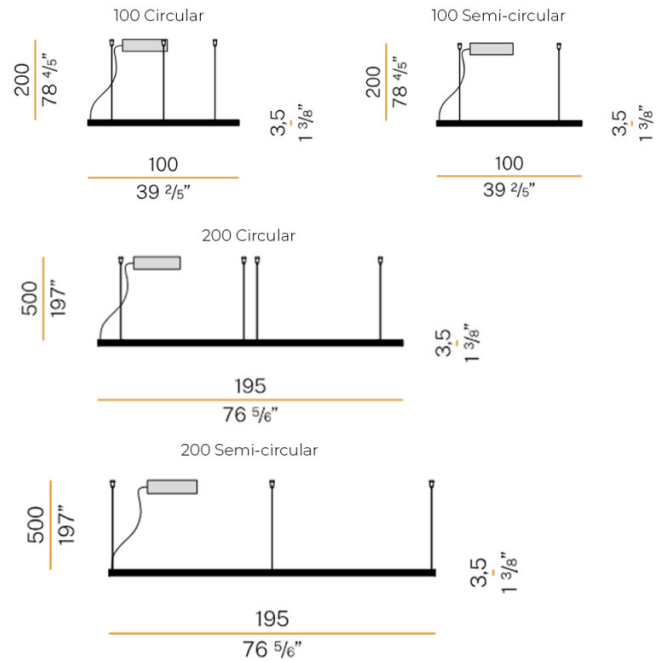

For custom configurations or assistance in creating unique formations, please [contact us](#).

PRODUCT SPECIFICATION

Light Source: **Circular 100cm:**
55W, 3000K, 2965 Lumens

Circular 200cm:
109W, 3000K, 5931 Lumens

Semi-Circular 100cm:
29W, 3000K, 1483 Lumens

Semi-Circular 200cm:
55W, 3000K, 2965 Lumens

IP Code: 40

Dimming: Dimmable via DALI/Push DIM technology. Please consult your electrician, additional wiring may be required on site.

Dimensions: Circular 100cm:
Pendant: Ø100cm

Circular 200cm:
Pendant: Ø200cm

Semi-Circular 100cm:
Length: 100cm
Width: 50cm

Semi-Circular 200cm:
Length: 200cm
Width: 100cm

Cable Length: 220cm (Circular) / 500cm (Semi-circular)