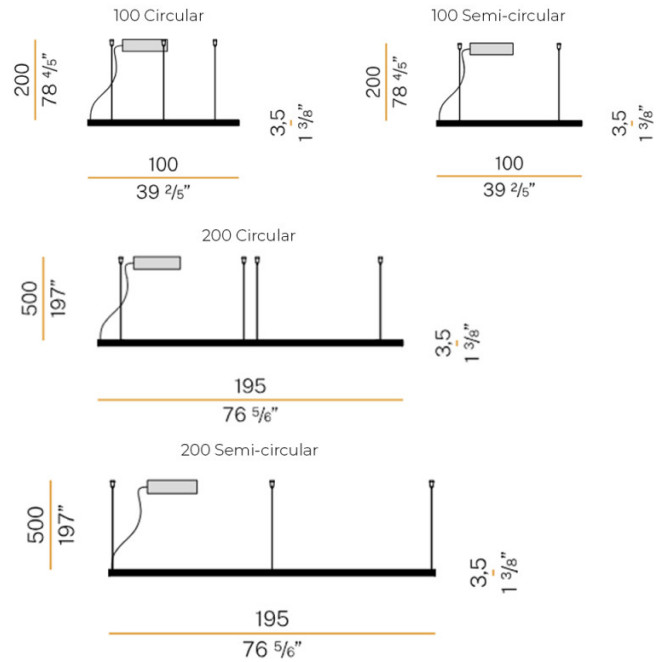

# PRODUCT SPECIFICATION

**Light Source:** **Circular 100cm:**  
55W, 3000K, 2965 Lumens

**Circular 200cm:**  
109W, 3000K, 5931 Lumens

**Semi-Circular 100cm:**  
29W, 3000K, 1483 Lumens

**Semi-Circular 200cm:**  
55W, 3000K, 2965 Lumens

**IP Code:** 40

**Dimming:** Dimmable via DALI/Push DIM technology. Please consult your electrician, additional wiring may be required on site.

**Dimensions: Circular 100cm:**  
Pendant: Ø100cm

**Circular 200cm:**  
Pendant: Ø200cm

**Semi-Circular 100cm:**  
Length: 100cm  
Width: 50cm

**Semi-Circular 200cm:**  
Length: 200cm  
Width: 100cm

Cable Length: 220cm (Circular) / 500cm (Semi-circular)

**For all sales and technical enquiries, please contact:**