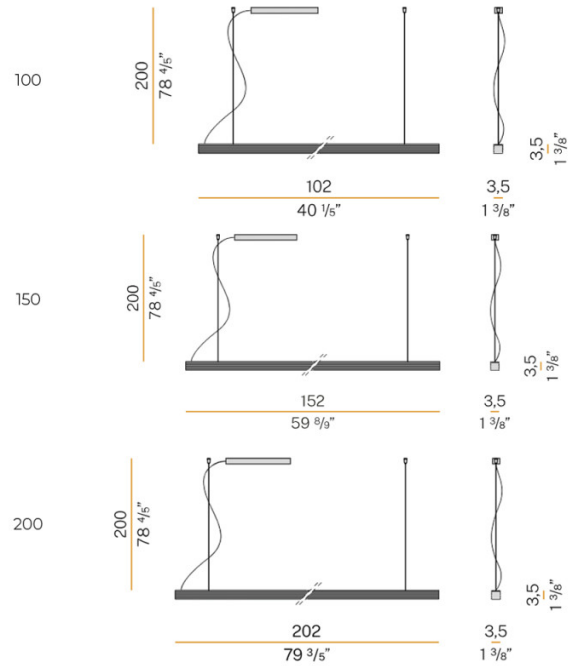

The Brooklyn Line comes in three size options, 100cm, 150cm, and 200cm, making it versatile enough for various spaces, from dining areas and office environments to retail displays. Its 2.2m adjustable suspension cables allow for flexible installation heights, while its simple design ensures it seamlessly integrates into any interior scheme.

Dimensions: 100cm:

Length: 100cm

Width: 12cm

Height: 7cm

150cm:

Length: 150cm

Width: 12cm

Height: 7cm

200cm:

Length: 200cm

Width: 12cm

Height: 7cm

Cable Length: 2.2m (standard across all variants).

For all sales and technical enquiries, please contact:

+44 (0)114 263 4266

info@davidvillagelighting.co.uk