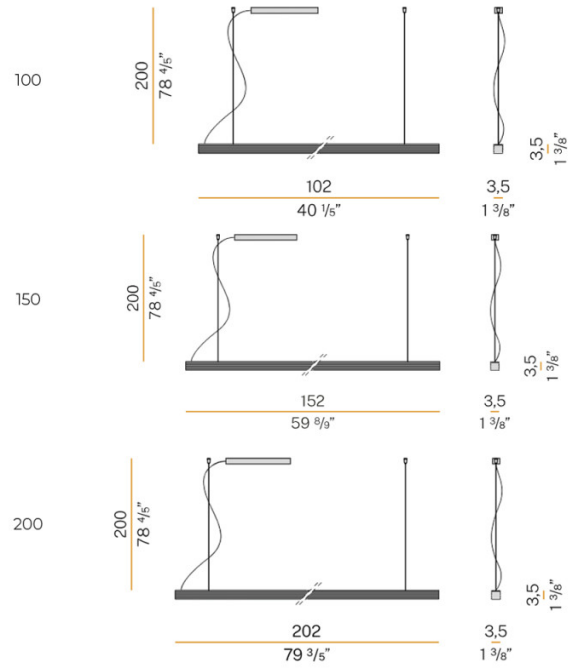

The Brooklyn Line comes in three size options, 100cm, 150cm, and 200cm, making it versatile enough for various spaces, from dining areas and office environments to retail displays. Its 2.2m adjustable suspension cables allow for flexible installation heights, while its simple design ensures it seamlessly integrates into any interior scheme.

Dimensions: **100cm:**

Length: 100cm
Width: 12cm
Height: 7cm

150cm:

Length: 150cm
Width: 12cm
Height: 7cm

200cm:

Length: 200cm
Width: 12cm
Height: 7cm

Cable Length: 2.2m (standard across all variants).

For all sales and technical enquiries, please contact: