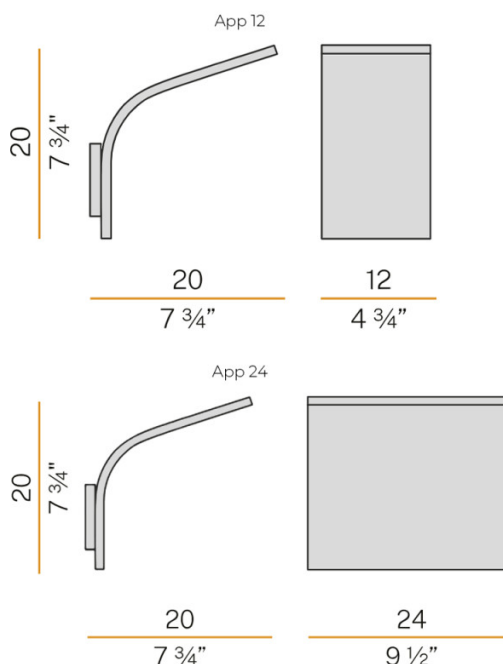

The App Wall Light ensures durability and consistent performance. The lamp is available in three stunning finishes: white, matte brass, and brushed titanium, each adding a unique aesthetic to your space. The fixture is mounted with a concealed lateral grub screw, ensuring a seamless and minimalist look.

PRODUCT SPECIFICATION

Light Source: App 12 18W, 3000K, 1431 Lumens

App 24 36W, 3000K, 2862 Lumens

IP Code: 20

Dimming: Non-Dimmable.

Dimensions: App 12:
Width: 12cm
Depth: 20cm
Height: 20cm

App 24:
Width: 24cm
Depth: 20cm
Height: 20cm