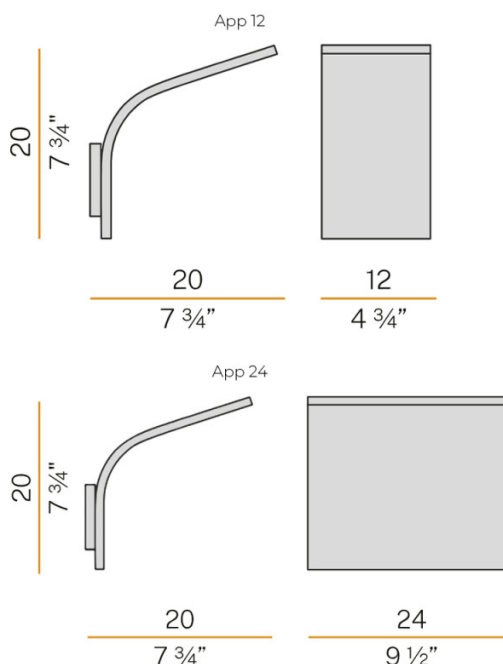

The App Wall Light ensures durability and consistent performance. The lamp is available in three stunning finishes: white, matte brass, and brushed titanium, each adding a unique aesthetic to your space. The fixture is mounted with a concealed lateral grub screw, ensuring a seamless and minimalist look.

### PRODUCT SPECIFICATION

**Light Source:** App 12 18W, 3000K, 1431 Lumens

App 24 36W, 3000K, 2862 Lumens

**IP Code:** 20

**Dimming:** Non-Dimmable.

**Dimensions: App 12:**  
 Width: 12cm  
 Depth: 20cm  
 Height: 20cm

**App 24:**  
 Width: 24cm  
 Depth: 20cm  
 Height: 20cm

**For all sales and technical enquiries, please contact:**

+44 (0)114 263 4266

[info@davidvillagelighting.co.uk](mailto:info@davidvillagelighting.co.uk)