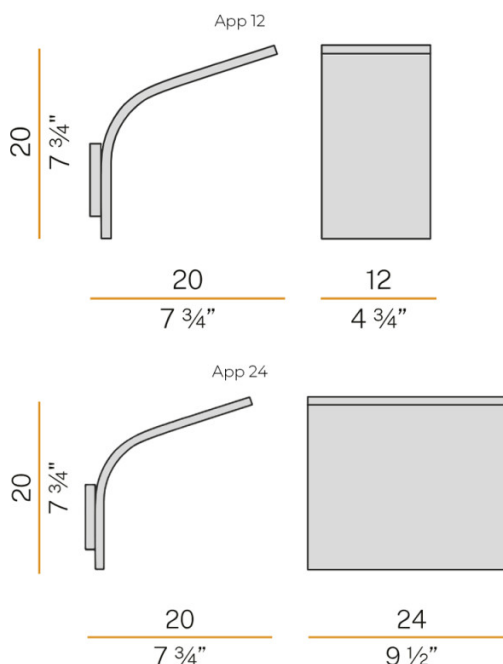

The App Wall Light ensures durability and consistent performance. The lamp is available in three stunning finishes: white, matte brass, and brushed titanium, each adding a unique aesthetic to your space. The fixture is mounted with a concealed lateral grub screw, ensuring a seamless and minimalist look.

PRODUCT SPECIFICATION

Light Source: App 12 18W, 3000K, 1431 Lumens

App 24 36W, 3000K, 2862 Lumens

IP Code: 20

Dimming: Non-Dimmable.

Dimensions: App 12:
 Width: 12cm
 Depth: 20cm
 Height: 20cm

App 24:
 Width: 24cm
 Depth: 20cm
 Height: 20cm