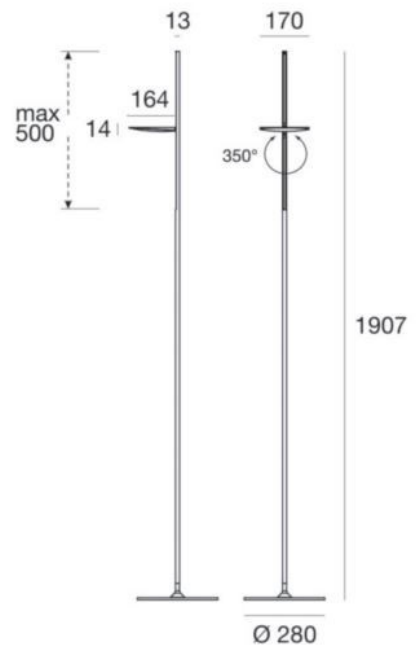

## PRODUCT DESCRIPTION

Light Attack Kimi Floor.

The aluminium upright lighting disc with polycarbonate diffuser rotates 350° and moves longitudinally along the white painted steel rod. Lighting can vary as desired: environmental, aimed at emphasizing material walls, or aimed at supporting reading. A playful solution for living spaces and reading corners.

## PRODUCT SPECIFICATION

**Light Source:** 25W, 3000K, 3000lumens

**IP Code:** 20

**For all sales and technical enquiries, please contact:**

+44 (0)114 263 4266

info@davidvillagelighting.co.uk

www.davidvillagelighting.co.uk