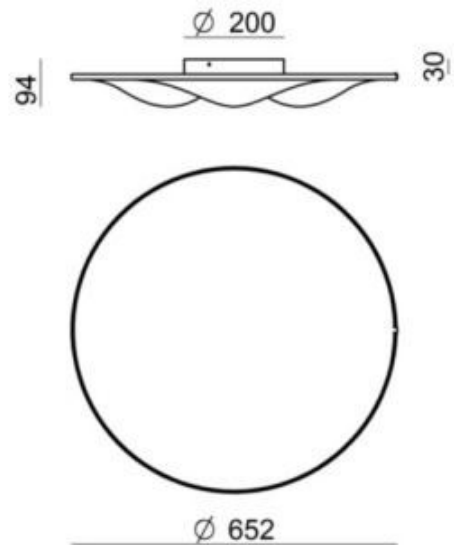

Light Attack Wavy Ceiling LED

LA5411

SOURCE: <https://www.davidvillagelighting.co.uk/product/Light-Attack-Wavy-Ceiling-LED/18990>

PRODUCT DESCRIPTION

Light Attack Wavy Ceiling.

An interior ceiling light with a white satin-finish PMMA disc, with depressions and curved shapes that create a soft, sinuous light for a pleasant direct emission.

Suspension version also available. Please contact us for more information.

PRODUCT SPECIFICATION

Light Source: 28W, 3000K, 3306lumens

IP Code: 40

For all sales and technical enquiries, please contact:

+44 (0)114 263 4266