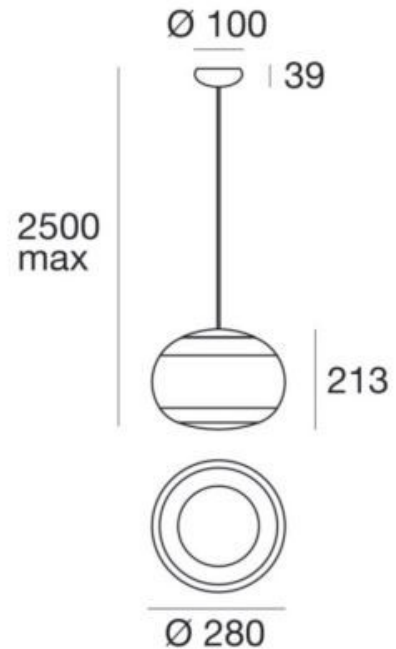

# Light Attack Maria LED Pendant

LA5410

SOURCE: <https://www.davidvillagelighting.co.uk/product/Light-Attack-Maria-LED-Pendant/18989>

## PRODUCT SPECIFICATION

- IP Code:** 20
- Dimming:** Dimmable via mains phase dimming.
- Dimensions:** 9W, 3000K, 1008lumens

For all sales and technical enquiries, please contact:

+44 (0)114 263 4266

info@davidvillagelighting.co.uk