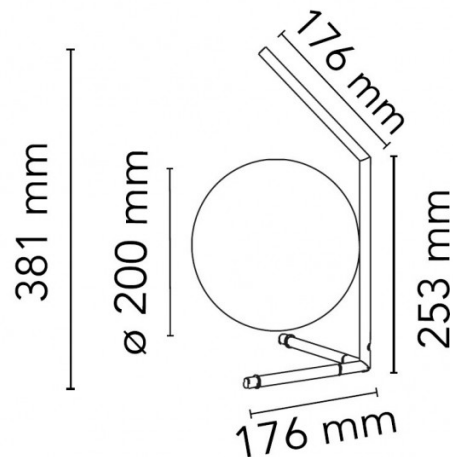

A compatible [Flos 9W LED E14 T28 Dimmable Bulb](#) can be purchased separately.

PRODUCT SPECIFICATION

Light Source: 1 x Max 9W LED E14 T28 (excluded)

IP Code: 20

Dimming: In line dimmer included on cable

Dimensions: Ø20cm shade
38.1cm height
17.6cm width

For all sales and technical enquiries, please contact:

+44 (0)114 263 4266

info@davidvillagelighting.co.uk

www.davidvillagelighting.co.uk