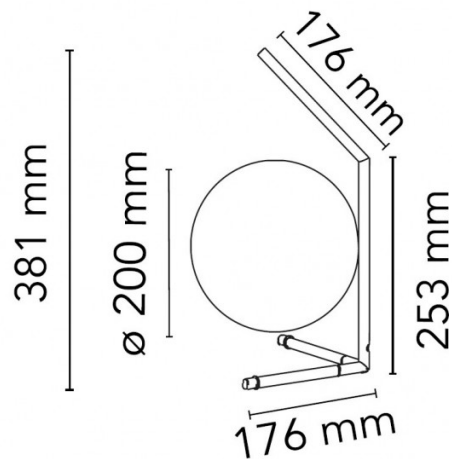

PRODUCT SPECIFICATION

Light Source: 1 x Max 9W LED E14 T28 (excluded)

IP Code: 20

Dimming: In line dimmer included on cable

Dimensions: Ø20cm shade  
38.1cm height  
17.6cm width

For all sales and technical enquiries, please contact: