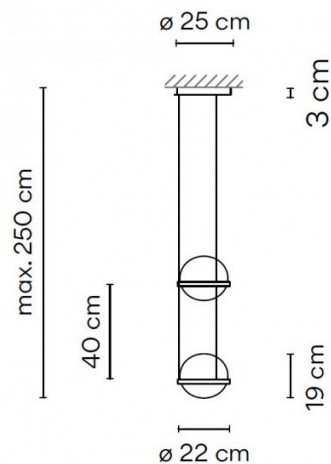

VIBIA

Vibia Palma 3726 LED Pendant

LA5399

SOURCE: <https://www.davidvillagelighting.co.uk/product/Vibia-Palma-3726-LED-Pendant/18954>

PRODUCT DESCRIPTION

Designer: Antoni Arola

Vibia Palma 3726 LED Pendant Light

This Vibia Pendant Light can also be supplied with a [plant pot addition](#).

PRODUCT SPECIFICATION

- Light Source:** 2 x 9.2W, 2700K, 868 Lumens
- IP Code:** 20
- Dimming:** Dimmable via push to make/1-10v dimming systems. Please consult your electrician, additional wiring may be required on site.
- Dimensions:** Shade: Ø22cm
Shade Height: 19cm
Ceiling Canopy: Ø25cm
Maximum Drop: 250cm