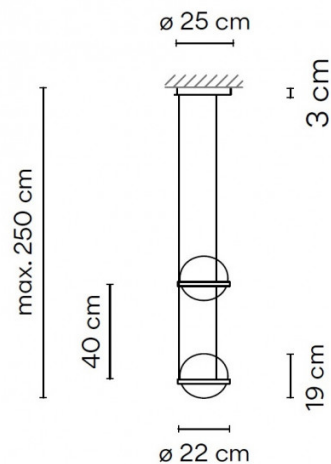

## PRODUCT SPECIFICATION

<b>Light Source:</b>	2 x 9.2W, 2700K, 868 Lumens
<b>IP Code:</b>	20
<b>Dimming:</b>	Dimmable via push to make/1-10v dimming systems. Please consult your electrician, additional wiring may be required on site.
<b>Dimensions:</b>	Shade: Ø22cm Shade Height: 19cm Ceiling Canopy: Ø25cm Maximum Drop: 250cm