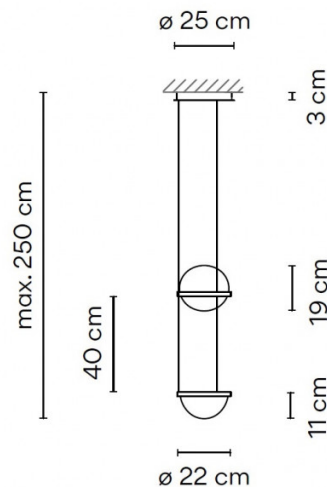

This Vibia Pendant Light can also be supplied [without a plant pot addition](#).

PRODUCT SPECIFICATION

- Light Source:** 9.2W, 2700K, 868 Lumens
- IP Code:** 20
- Dimming:** Dimmable via push to make/1-10v dimming systems. Please consult your electrician, additional wiring may be required on site.
- Dimensions:**
 - Shade: Ø22cm
 - Shade Height: 19cm
 - Planter: Ø22cm
 - Planter Height: 11cm
 - Ceiling Canopy: Ø25cm
 - Maximum Drop: 250cm