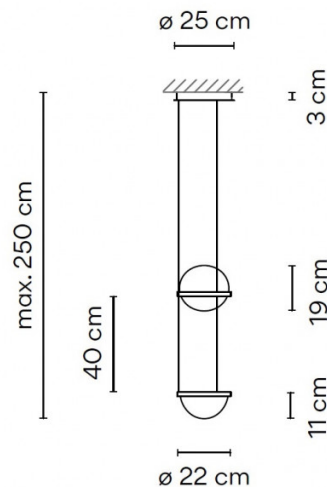

This Vibia Pendant Light can also be supplied [without a plant pot addition](#).

PRODUCT SPECIFICATION

Light Source:	9.2W, 2700K, 868 Lumens
IP Code:	20
Dimming:	Dimmable via push to make/1-10v dimming systems. Please consult your electrician, additional wiring may be required on site.
Dimensions:	Shade: Ø22cm Shade Height: 19cm Planter: Ø22cm Planter Height: 11cm Ceiling Canopy: Ø25cm Maximum Drop: 250cm