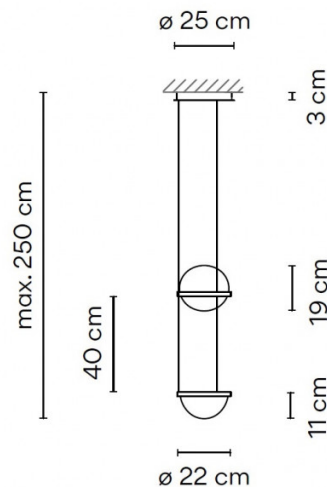

This Vibia Pendant Light can also be supplied [without a plant pot addition](#).

PRODUCT SPECIFICATION

- Light Source:** 9.2W, 2700K, 868 Lumens
- IP Code:** 20
- Dimming:** Dimmable via push to make/1-10v dimming systems. Please consult your electrician, additional wiring may be required on site.
- Dimensions:** Shade: Ø22cm
Shade Height: 19cm
Planter: Ø22cm
Planter Height: 11cm
Ceiling Canopy: Ø25cm
Maximum Drop: 250cm