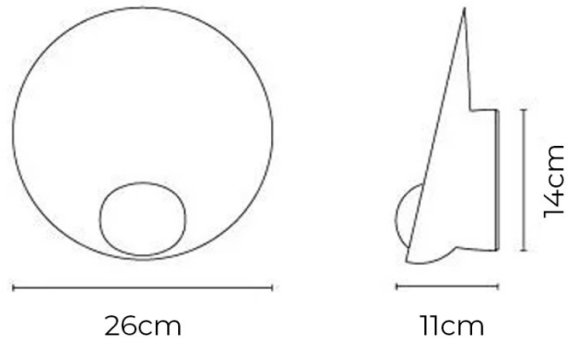

## PRODUCT SPECIFICATION

- Light Source:** 4.5W, 2700K, 449 Lumens
- IP Code:** 20
- Dimming:** Dimmable via 1-10v dimming systems. Please consult your electrician, additional wiring may be required on site.
- Dimensions:** Ø26cm  
Depth: 11cm  
Wall Base Height: 14cm