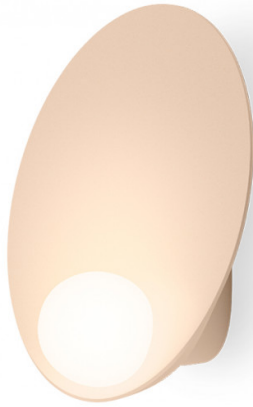

# Vibia Musa 7415 LED Wall Light

LA5393

SOURCE: <https://www.davidvillagelighting.co.uk/product/Vibia-Musa-7415-LED-Wall-Light/18947>

### Vibia Musa 7415 LED Wall Light

The Musa 7415 Wall Light was designed by Note Design Studio for Vibia and has become an iconic design in their collection. The Vibia Musa Wall Light harnesses an organic form with a unique curved bowl structure that cradles the glass diffuser, this silhouette is not only for design purposes but also assists in reflecting the light illumination outwards to result in a more even dispersion. This wall light is available in three neutral finishes, allowing it to adapt to a wider range of interiors no matter what your style.

Vibia Musa 7415 Wall Light can be displayed individually in areas such as by your bedside, in a reading nook or a kitchen, or can be presented in clusters or rows for larger spaces such as long hallways or to illuminate a staircase. Musa easily catches your eye, exploring the delicacy of nature and guaranteeing to be a talking point. The warm ambient glow that it produces immediately makes you feel relaxed and at home.