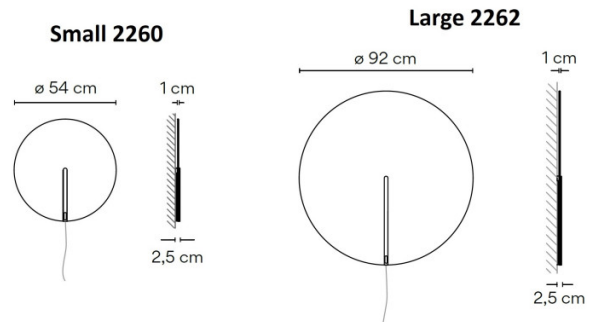

For all sales and technical enquiries, please contact:

+44 (0)114 263 4266

info@davidvillagelighting.co.uk

www.davidvillagelighting.co.uk