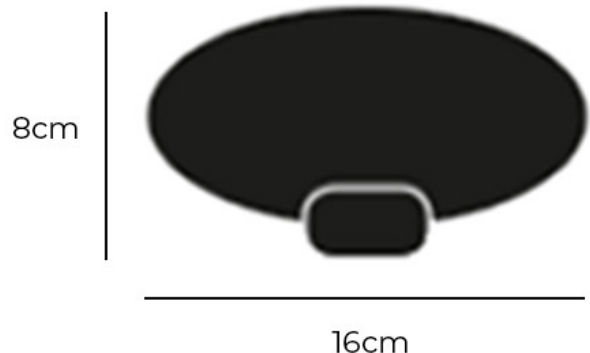

Catellani & Smith Atman LED Table Lamp

LA5390

SOURCE: <https://www.davidvillagelighting.co.uk/product/Catellani-Smith-Atman-LED-Table-Lamp/18944>

PRODUCT DESCRIPTION

Designer: Enzo Catellani

Catellani & Smith Atman LED Table Lamp

The Atman LED table lamp by Catellani & Smith is a stunning addition to a coffee table, shelf or bedside and brings a unique light to a room. The Atman was initially an experiment by Enzo Catellani to discover the possibilities of LED in decorative lighting. By combining Catellani's skill in lighting and a recent trip to India, this table lamp has been brought to life through experimentation and inspiration.

The intense culture of both silence and chaos, India was the driving force behind this elegant design. Enzo aimed to encapsulate the spirituality and beauty of India through the Atman lamp. The shape of the crystal glass lamp imitates the holy oval stones that Catellani found on his travels. The crystal glass shaped into this oval stone beautifully diffuses the LED light and forms an elegant beam of light across the room. This shaping of the crystal makes the beam of light the main feature of the lamp. Appearing small and understated, when switched on, this perception instantly shifts and this Atman lamp reveals its true beauty. This concept was inspired by the idea of spirituality and souls. The name Atman, meaning 'soul' in Sanskrit, demonstrates the potential of LED in the world of decorative lighting.

Ph. credits: Nava Rapacchietta

PRODUCT SPECIFICATION

Light Source: 1W, 2700K, 140 Lumens

IP Code: 20

Dimming: In-line dimmer included on cable.

Dimensions: Height: 8cm
Width: 16cm