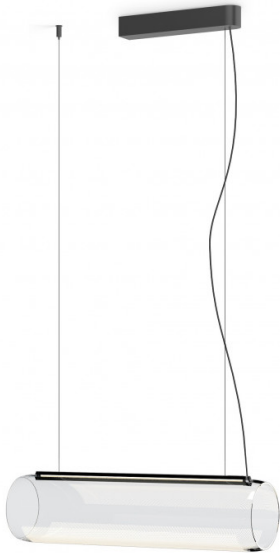

# Vibia Guise Horizontal LED Suspension

LA5389

SOURCE: <https://www.davidvillagelighting.co.uk/product/Vibia-Guise-Horizontal-LED-Suspension/18943>

## PRODUCT DESCRIPTION

**Designer:** Stefan Diez

## Vibia Guise Horizontal LED Suspension Light

The Guise Horizontal pendant light is a contemporary and innovative fixture featuring a stunning borosilicate glass lampshade. The designer, Stefan Diez, creates a highly skilful pendant as he manages to hide the integrated LED light source despite the shade being made of glass. This creates a beautiful and intense glow which can warm the room and provide effective and welcoming illumination.

The Guise Horizontal pendant lamp comes in two sizes, the smaller 2275 and the larger 2277. You can use the pendant light alone or in multiple and could mix and match the two sizes depending on the scope of your space. Use in homes, hospitality venues, commercial spaces and work settings for a modern and stylish lighting solution.