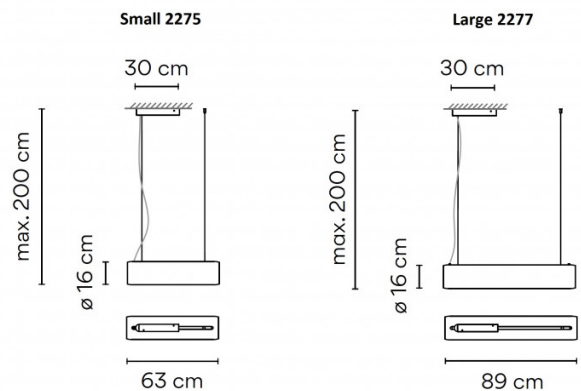

The Guise Horizontal pendant lamp comes in two sizes, the smaller 2275 and the larger 2277. You can use the pendant light alone or in multiple and could mix and match the two sizes depending on the scope of your space. Use in homes, hospitality venues, commercial spaces and work settings for a modern and stylish lighting solution.

## PRODUCT SPECIFICATION

**Light Source:** **Small 2275** - 20W, 3000K, 1742 Lumens  
**Large 2277** - 30W, 3000K, 2614 Lumens

**IP Code:** 20

**Dimming:** Optical Sensor dimmer on the product

**Dimensions: Small 2275:**  
 Shade: Ø16cm  
 Shade Length: 63cm

**Small 2277:**  
 Shade: Ø16cm  
 Shade Length: 63cm

Ceiling Canopy Length: 30cm  
 Maximum Drop: 200cm

**For all sales and technical enquiries, please contact:**

+44 (0)114 263 4266

[info@davidvillagelighting.co.uk](mailto:info@davidvillagelighting.co.uk)