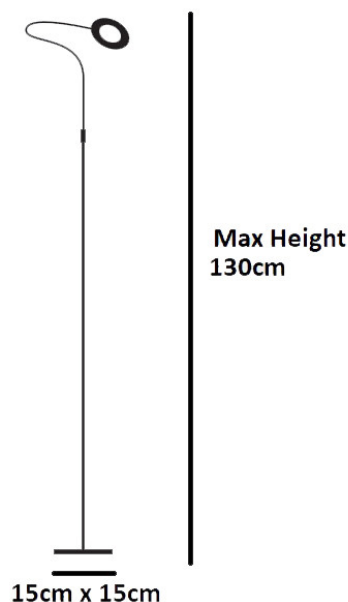

## PRODUCT SPECIFICATION

**Light Source:** 2.8W, 2700K, 283 Lumens

**IP Code:** 20

**Dimming:** Integrated dimmer on the product.

**Dimensions:** Base: 15cm x 15cm  
Height: 130cm  
Hoop: Ø10cm  
Pipe: 50cm