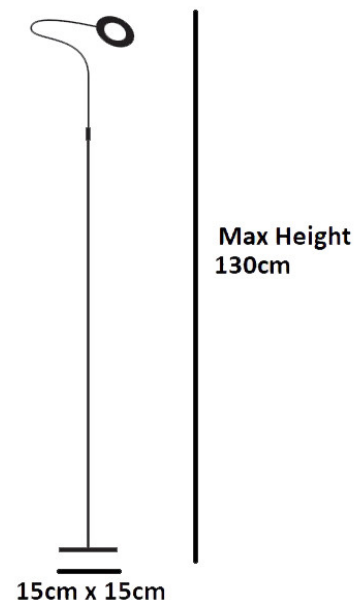

PRODUCT SPECIFICATION

- **Light Source:** 2.8W, 2700K, 283 Lumens
- **IP Code:** 20
- **Dimming:** Integrated dimmer on the product.
- **Dimensions:** Base: 15cm x 15cm
  Height: 130cm
  Hoop: Ø10cm
  Pipe: 50cm