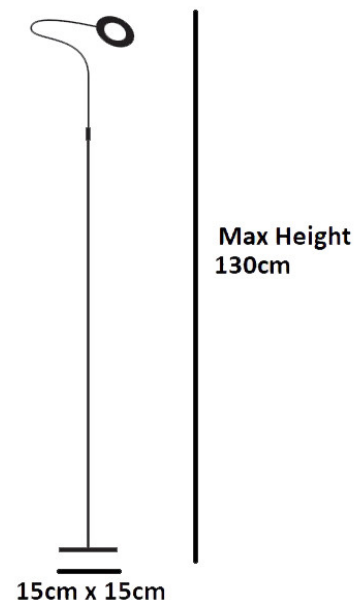

## PRODUCT SPECIFICATION

- Light Source:** 2.8W, 2700K, 283 Lumens
- IP Code:** 20
- Dimming:** Integrated dimmer on the product.
- Dimensions:** Base: 15cm x 15cm  
Height: 130cm  
Hoop: Ø10cm  
Pipe: 50cm