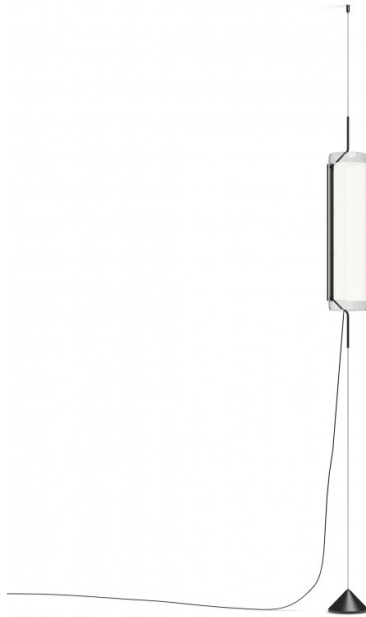

VIBIA

**Vibia Guise 2272 LED
Suspension**

LA5387

SOURCE: <https://www.davidvillagelighting.co.uk/product/Vibia-Guise-2272-LED-Suspension/18940>

PRODUCT DESCRIPTION

Designer: Stefan Diez

**Vibia Guise 2272 LED Suspension
Light**

The Guise 2272 light is a floor-to-ceiling lamp that features a gorgeous glass lampshade and a triangular counterweight that sits beautifully just off the ground. The designer, Stefan Diez, presents a design which is innovative and original as the integrated LED source seemingly disappears in the depths of the glass shade, creating a warm diffusion which is mesmerising and ambient.

The Guise 2272 suspension light comes equipped with a handy optical sensor dimmer so you can control the intensity to get the exact atmosphere you want for your space. **The inclusion of a cable and plug** also means that you can place the Guise 2272 easily and swiftly in a nearby socket without the need for an electrical ceiling point, creating the look of a pendant light with little fuss. Use in a wide variety of settings for a unique and modern aesthetic and useful illumination.

PRODUCT SPECIFICATION

- Light Source:** 20W, 3000K, 1742 Lumens
- IP Code:** 20
- Dimming:** Optical Sensor dimmer on the product.
- Dimensions:** Shade: Ø16cm
Shade Height: 63cm
Maximum Height: 400cm
Cable & Plug Length: 200cm