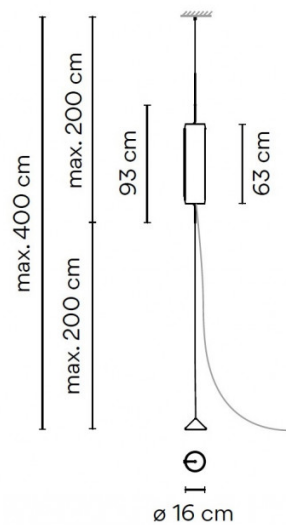

The Guise 2272 light is a floor-to-ceiling lamp that features a gorgeous glass lampshade and a triangular counterweight that sits beautifully just off the ground. The designer, Stefan Diez, presents a design which is innovative and original as the integrated LED source seemingly disappears in the depths of the glass shade, creating a warm diffusion which is mesmerising and ambient.

PRODUCT SPECIFICATION

- Light Source:** 20W, 3000K, 1742 Lumens
- IP Code:** 20
- Dimming:** Optical Sensor dimmer on the product.
- Dimensions:** Shade: Ø16cm
Shade Height: 63cm
Maximum Height: 400cm
Cable & Plug Length: 200cm