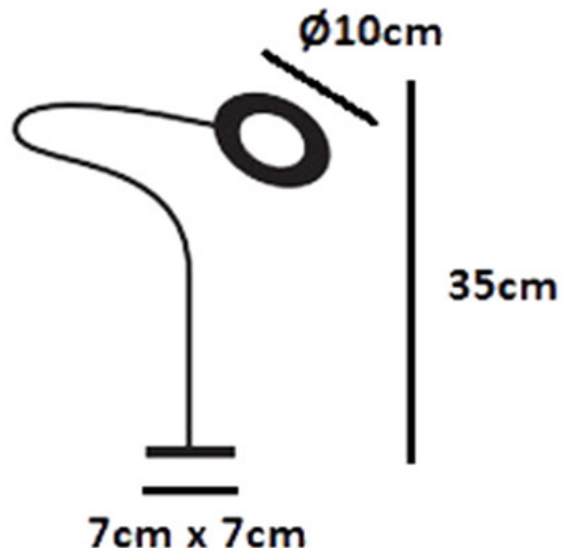

Ph. credits: Nava Rapacchietta

PRODUCT SPECIFICATION

Light Source: 2.8W, 2700K, 283 Lumens

IP Code: 20

Dimming: Integrated dimmer on the product.

Dimensions: Base: 7cm x 7cm
Height: 35cm
Hoop Shade: Ø10cm
Flexible Pipe: 50cm
Cable Length: 150cm