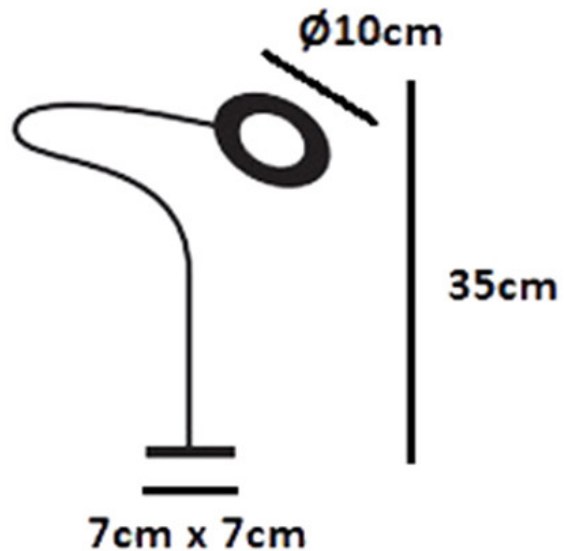

The Catellani & Smith Giulietta table lamp was designed by Enzo Catellani as a homage to his daughter Giulia. The sleek, simple design aimed to imitate the grace and elegance of Giulia with its shimmering finish and its discreet silhouette. The flexible stem of the Giulietta allows the user to move and adjust the direction of the light with ease. This results in many different lighting solutions as the Giulietta can be directed towards a wall or corner to create ambient light or it can be directed to a focus point for more purposeful task lighting for reading or studying. Another functional feature of the Giulietta is the touch-less dimmer integrated into the circular shade. This feature makes the lamp highly accessible and easy to adapt and control. By simply hovering your hand over the sensor, you can increase the lumen output and even switch off the light completely.

Ph. credits: Nava Rapacchietta

PRODUCT SPECIFICATION

- Light Source:** 2.8W, 2700K, 283 Lumens
- IP Code:** 20
- Dimming:** Integrated dimmer on the product.
- Dimensions:**
 - Base: 7cm x 7cm
 - Height: 35cm
 - Hoop Shade: Ø10cm
 - Flexible Pipe: 50cm
 - Cable Length: 150cm