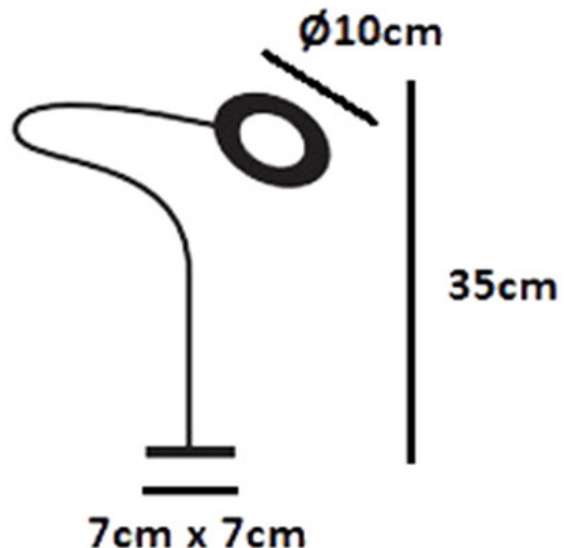

## PRODUCT SPECIFICATION

**Light Source:** 2.8W, 2700K, 283 Lumens

**IP Code:** 20

**Dimming:** Integrated dimmer on the product.

**Dimensions:** Base: 7cm x 7cm  
Height: 35cm  
Hoop Shade: Ø10cm  
Flexible Pipe: 50cm  
Cable Length: 150cm