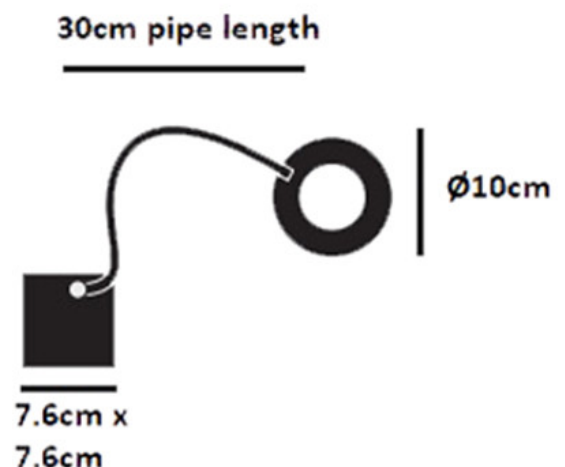

## PRODUCT SPECIFICATION

**Light Source:** 2.8W, 2700K, 283 Lumens

**IP Code:** 20

**Dimming:** Integrated dimmer on the product.

**Dimensions:** Base: 7.6cm x 7.6cm  
Shade: Ø10cm  
Flexible Pipe: 30cm

**For all sales and technical enquiries, please contact:**