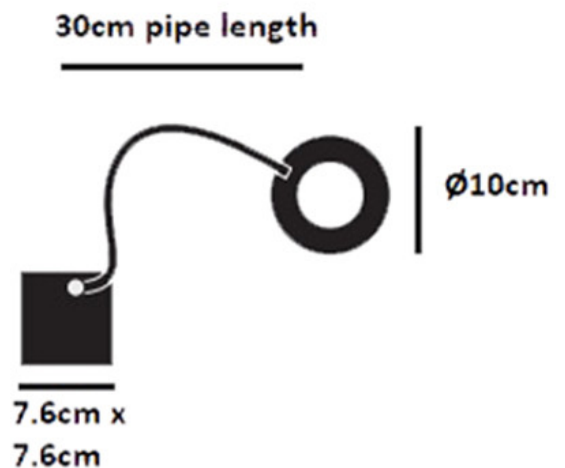

## PRODUCT SPECIFICATION

**Light Source:** 2.8W, 2700K, 283 Lumens

**IP Code:** 20

**Dimming:** Integrated dimmer on the product.

**Dimensions:** Base: 7.6cm x 7.6cm  
Shade: Ø10cm  
Flexible Pipe: 30cm

**For all sales and technical enquiries, please contact:**