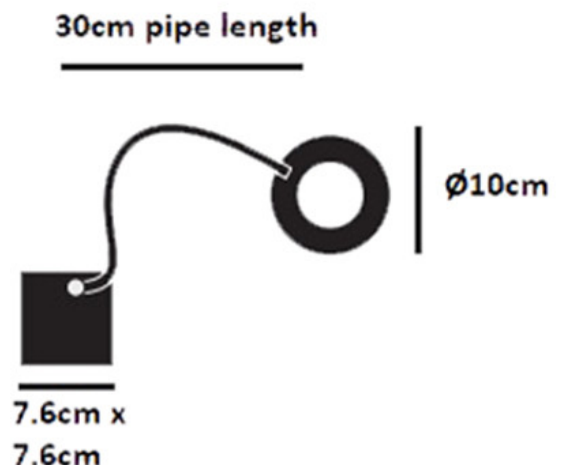

Ph. credits: Nava Rapacchietta

PRODUCT SPECIFICATION

Light Source: 2.8W, 2700K, 283 Lumens

IP Code: 20

Dimming: Integrated dimmer on the product.

Dimensions: Base: 7.6cm x 7.6cm
Shade: Ø10cm
Flexible Pipe: 30cm