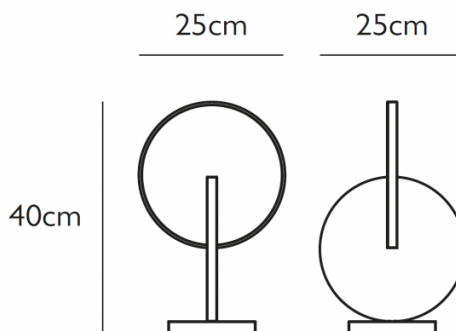

The Lee Broom Eclipse LED Table Lamp is made of two circular plates, one of polished steel, and the other of opal acrylic. The sculptural silhouette is supported by a mirror-polished base that rotates 90 degrees in order to angle the light diffusion and reveal multiple profiles. A stunning piece for any contemporary interior, the Lee Broom Eclipse was inspired by the cosmos and, due to its ability to rotate, resembles two planets orbiting each other.

PRODUCT SPECIFICATION

Light Source: 9.1W, 2700K, 431 Lumens

IP Code: 20

Dimming: In line dimmer included on cable.

Dimensions: Height: 40cm
 Depth: 25cm
 Width: 25cm
 Cable Length: 200cm

For all sales and technical enquiries, please contact: