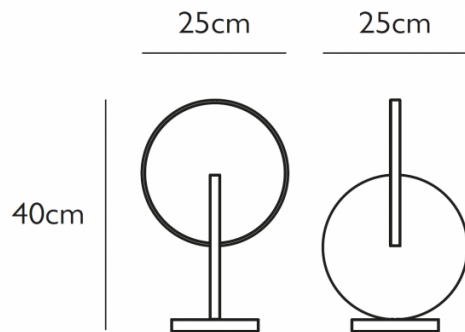

## PRODUCT SPECIFICATION

**Light Source:** 9.1W, 2700K, 431 Lumens

**IP Code:** 20

**Dimming:** In line dimmer included on cable.

**Dimensions:** Height: 40cm  
 Depth: 25cm  
 Width: 25cm  
 Cable Length: 200cm