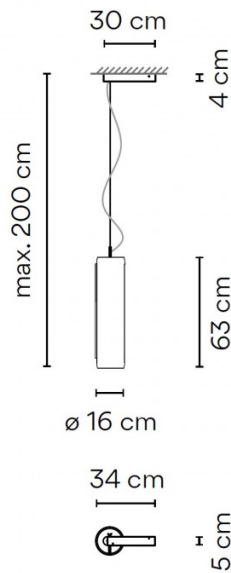

PRODUCT SPECIFICATION

- Light Source:** 20W, 3000K, 1742 Lumens
- IP Code:** 20
- Dimming:** Optical Sensor dimmer on the product.
- Dimensions:** Shad: Ø16cm
Shade Height: 63cm
Maximum Drop: 200cm

For all sales and technical enquiries, please contact: