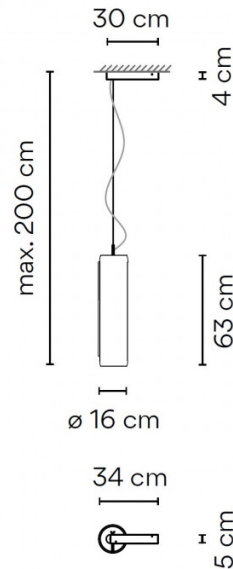

**PRODUCT SPECIFICATION**

- Light Source:** 20W, 3000K, 1742 Lumens
- IP Code:** 20
- Dimming:** Optical Sensor dimmer on the product.
- Dimensions:** Shad: Ø16cm  
Shade Height: 63cm  
Maximum Drop: 200cm