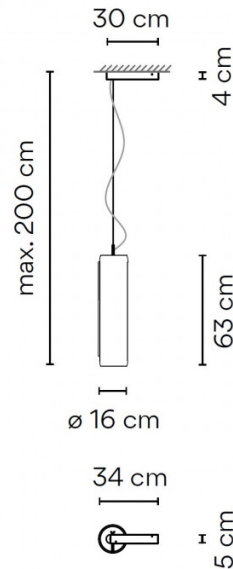

PRODUCT SPECIFICATION

- Light Source:** 20W, 3000K, 1742 Lumens
- IP Code:** 20
- Dimming:** Optical Sensor dimmer on the product.
- Dimensions:** Shad: Ø16cm
Shade Height: 63cm
Maximum Drop: 200cm

For all sales and technical enquiries, please contact: