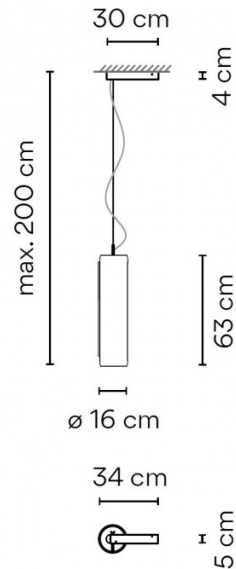

PRODUCT SPECIFICATION

- Light Source:** 20W, 3000K, 1742 Lumens
- IP Code:** 20
- Dimming:** Optical Sensor dimmer on the product.
- Dimensions:** Shad: Ø16cm
Shade Height: 63cm
Maximum Drop: 200cm

For all sales and technical enquiries, please contact: