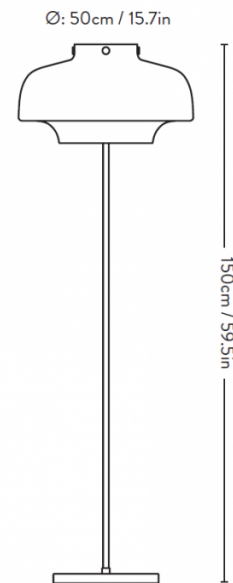

The Copenhagen floor light comes with a built in LED module which is dimmable, perfect for providing the light that you want for your space. The switch has a 4 step dimming system and a dim-to-warm function so you can choose the colour temperature you want from 2200K-2800K, with 2200K being a really warm white and 2800K being slighter cooler but still warm. With these possibilities available, this floor lamp is a wonderful installation in the home, being versatile enough for you to create the right atmosphere through lighting.

PRODUCT SPECIFICATION

Light Source: 16.3W, 2200K-2800K, 1300 Lumens

IP Code: 20

Dimming: In line dimmer included on cable.

Dimensions: Shade: Ø50cm
Base: Ø30cm
Height: 150cm
Cable Length: 350cm

Base: Ø: 30cm / 11.8in