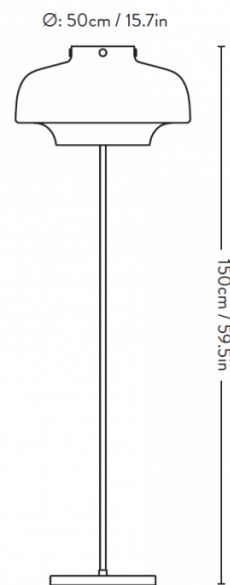

The Copenhagen floor light comes with a built in LED module which is dimmable, perfect for providing the light that you want for your space. The switch has a 4 step dimming system and a dim-to-warm function so you can choose the colour temperature you want from 2200K-2800K, with 2200K being a really warm white and 2800K being slighter cooler but still warm. With these possibilities available, this floor lamp is a wonderful installation in the home, being versatile enough for you to create the right atmosphere through lighting.

PRODUCT SPECIFICATION

Light Source: 16.3W, 2200K-2800K, 1300 Lumens

IP Code: 20

Dimming: In line dimmer included on cable.

Dimensions: Shade: Ø50cm
Base: Ø30cm
Height: 150cm
Cable Length: 350cm

Base: Ø: 30cm / 11.8in