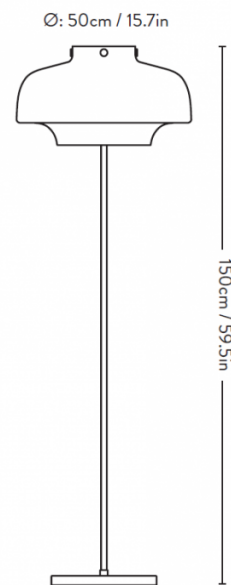

The Copenhagen floor light comes with a built in LED module which is dimmable, perfect for providing the light that you want for your space. The switch has a 4 step dimming system and a dim-to-warm function so you can choose the colour temperature you want from 2200K-2800K, with 2200K being a really warm white and 2800K being slighter cooler but still warm. With these possibilities available, this floor lamp is a wonderful installation in the home, being versatile enough for you to create the right atmosphere through lighting.

PRODUCT SPECIFICATION

Light Source: 16.3W, 2200K-2800K, 1300 Lumens

IP Code: 20

Dimming: In line dimmer included on cable.

Dimensions: Shade: Ø50cm
Base: Ø30cm
Height: 150cm
Cable Length: 350cm

Base: Ø: 30cm / 11.8in