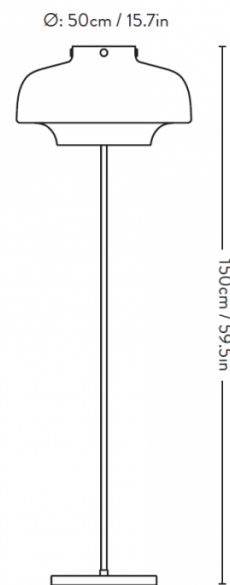

## PRODUCT SPECIFICATION

**Light Source:** 16.3W, 2200K-2800K, 1300 Lumens

**IP Code:** 20

**Dimming:** In line dimmer included on cable.

**Dimensions:** Shade: Ø50cm  
Base: Ø30cm  
Height: 150cm  
Cable Length: 350cm

Base: Ø: 30cm / 11.8in

**For all sales and technical enquiries, please contact:**

+44 (0)114 263 4266

[info@davidvillagelighting.co.uk](mailto:info@davidvillagelighting.co.uk)

[www.davidvillagelighting.co.uk](http://www.davidvillagelighting.co.uk)