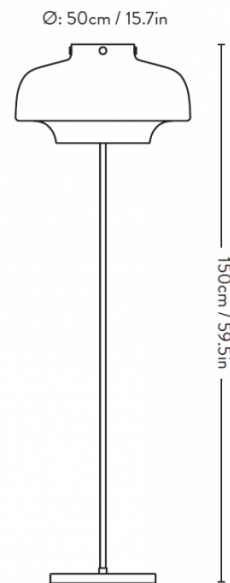

The Copenhagen floor light comes with a built in LED module which is dimmable, perfect for providing the light that you want for your space. The switch has a 4 step dimming system and a dim-to-warm function so you can choose the colour temperature you want from 2200K-2800K, with 2200K being a really warm white and 2800K being slighter cooler but still warm. With these possibilities available, this floor lamp is a wonderful installation in the home, being versatile enough for you to create the right atmosphere through lighting.

PRODUCT SPECIFICATION

Light Source: 16.3W, 2200K-2800K, 1300 Lumens

IP Code: 20

Dimming: In line dimmer included on cable.

Dimensions: Shade: Ø50cm
Base: Ø30cm
Height: 150cm
Cable Length: 350cm

Base: Ø: 30cm / 11.8in