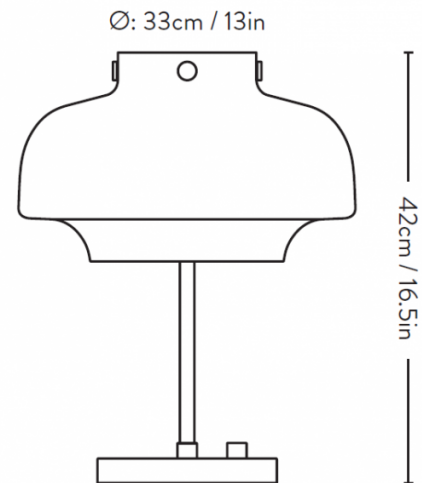

&Tradition Copenhagen SC13 LED Table Lamp

LA4775/T

SOURCE: <https://www.davidvillagelighting.co.uk/product/Tradition-Copenhagen-SC13-LED-Table-Lamp/18892>

PRODUCT DESCRIPTION

Designer: Space Copenhagen

Copenhagen SC13 Table Lamp by &Tradition

A part of the [&Tradition Copenhagen collection](#), the Copenhagen SC13 table lamp is distinguished by its dualistic design, a contrast between the refined mouth-blown opal glass lampshade and the durable brass stand/base. This contrast is typical of all designs made by Space Copenhagen, which also matches the ethos of &Tradition to make contemporary classics that meet modern needs through traditional techniques.

PRODUCT SPECIFICATION

- Light Source:** 6.6W, 2200K-2800K, 700 lumens
- IP Code:** 20
- Dimming:** Integrated dimmer on the product
- Dimensions:** Shade: Ø33cm
Base: Ø17.5cm
Height: 42cm
Cable Length: 350cm

Base: Ø: 17.5cm / 6.9in

For all sales and technical enquiries, please contact:

+44 (0)114 263 4266

info@davidvillagelighting.co.uk

www.davidvillagelighting.co.uk