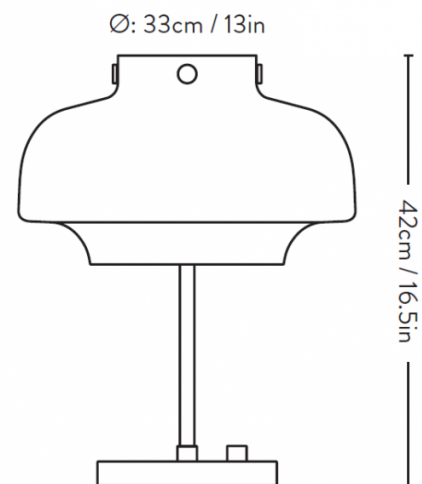

&Tradition Copenhagen SC13 LED Table Lamp

LA4775/T

SOURCE: <https://www.davidvillagelighting.co.uk/product/Tradition-Copenhagen-SC13-LED-Table-Lamp/18892>

PRODUCT DESCRIPTION

Designer: Space Copenhagen

Copenhagen SC13 Table Lamp by &Tradition

A part of the [&Tradition Copenhagen collection](#), the Copenhagen SC13 table lamp is distinguished by its dualistic design, a contrast between the refined mouth-blown opal glass lampshade and the durable brass stand/base. This contrast is typical of all designs made by Space Copenhagen, which also matches the ethos of &Tradition to make contemporary classics that meet modern needs through traditional techniques.

PRODUCT SPECIFICATION

- Light Source:** 6.6W, 2200K-2800K, 700 lumens
- IP Code:** 20
- Dimming:** Integrated dimmer on the product
- Dimensions:** Shade: Ø33cm
Base: Ø17.5cm
Height: 42cm
Cable Length: 350cm

Base: Ø: 17.5cm / 6.9in

For all sales and technical enquiries, please contact:

+44 (0)114 263 4266

info@davidvillagelighting.co.uk

www.davidvillagelighting.co.uk