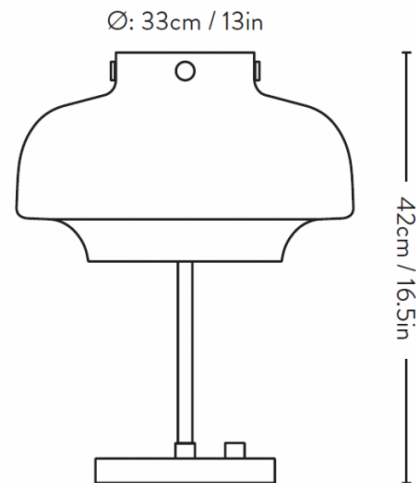

&Tradition Copenhagen SC13 LED Table Lamp

LA4775/T

SOURCE: <https://www.davidvillagelighting.co.uk/product/Tradition-Copenhagen-SC13-LED-Table-Lamp/18892>

PRODUCT DESCRIPTION

Designer: Space Copenhagen

Copenhagen SC13 Table Lamp by &Tradition

A part of the [&Tradition Copenhagen collection](#), the Copenhagen SC13 table lamp is distinguished by its dualistic design, a contrast between the refined mouth-blown opal glass lampshade and the durable brass stand/base. This contrast is typical of all designs made by Space Copenhagen, which also matches the ethos of &Tradition to make contemporary classics that meet modern needs through traditional techniques.

PRODUCT SPECIFICATION

- Light Source:** 6.6W, 2200K-2800K, 700 lumens
- IP Code:** 20
- Dimming:** Integrated dimmer on the product
- Dimensions:** Shade: Ø33cm
Base: Ø17.5cm
Height: 42cm
Cable Length: 350cm

Base: Ø: 17.5cm / 6.9in

For all sales and technical enquiries, please contact:

+44 (0)114 263 4266

info@davidvillagelighting.co.uk

www.davidvillagelighting.co.uk