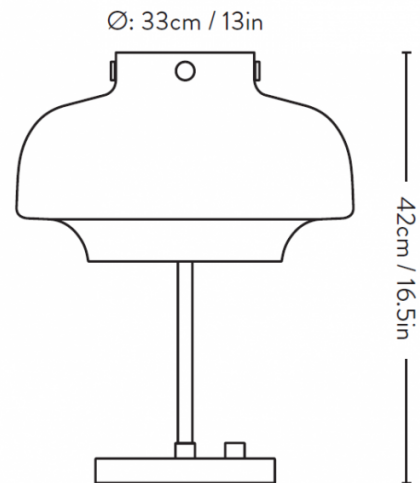

&Tradition Copenhagen SC13 LED Table Lamp

LA4775/T

SOURCE: <https://www.davidvillagelighting.co.uk/product/Tradition-Copenhagen-SC13-LED-Table-Lamp/18892>

PRODUCT DESCRIPTION

Designer: Space Copenhagen

Copenhagen SC13 Table Lamp by &Tradition

A part of the [&Tradition Copenhagen collection](#), the Copenhagen SC13 table lamp is distinguished by its dualistic design, a contrast between the refined mouth-blown opal glass lampshade and the durable brass stand/base. This contrast is typical of all designs made by Space Copenhagen, which also matches the ethos of &Tradition to make contemporary classics that meet modern needs through traditional techniques.

PRODUCT SPECIFICATION

- Light Source:** 6.6W, 2200K-2800K, 700 lumens
- IP Code:** 20
- Dimming:** Integrated dimmer on the product
- Dimensions:** Shade: Ø33cm
Base: Ø17.5cm
Height: 42cm
Cable Length: 350cm

Base: Ø: 17.5cm / 6.9in

For all sales and technical enquiries, please contact:

+44 (0)114 263 4266

info@davidvillagelighting.co.uk

www.davidvillagelighting.co.uk