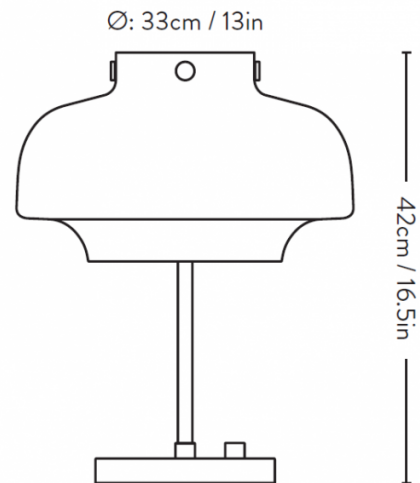

## PRODUCT SPECIFICATION

- Light Source:** 6.6W, 2200K-2800K, 700 lumens
- IP Code:** 20
- Dimming:** Integrated dimmer on the product
- Dimensions:** Shade: Ø33cm  
Base: Ø17.5cm  
Height: 42cm  
Cable Length: 350cm

Base: Ø: 17.5cm / 6.9in

**For all sales and technical enquiries, please contact:**

+44 (0)114 263 4266

[info@davidvillagelighting.co.uk](mailto:info@davidvillagelighting.co.uk)

[www.davidvillagelighting.co.uk](http://www.davidvillagelighting.co.uk)