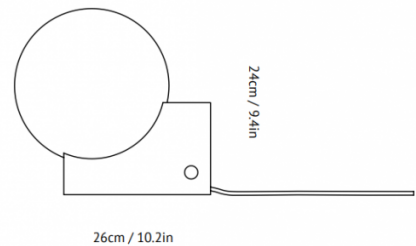

For all sales and technical enquiries, please contact:

+44 (0)114 263 4266

info@davidvillagelighting.co.uk

www.davidvillagelighting.co.uk