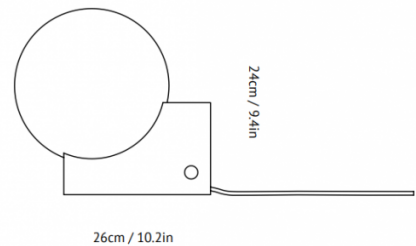

## PRODUCT SPECIFICATION

- Light Source:** 4.8W, 2200-2800K, 480 Lumens
- IP Code:** 20
- Dimming:** Integrated dimmer on the product.
- Dimensions:** Shade: Ø18cm  
Length: 26cm  
Height: 24cm  
Cable Length: 200cm