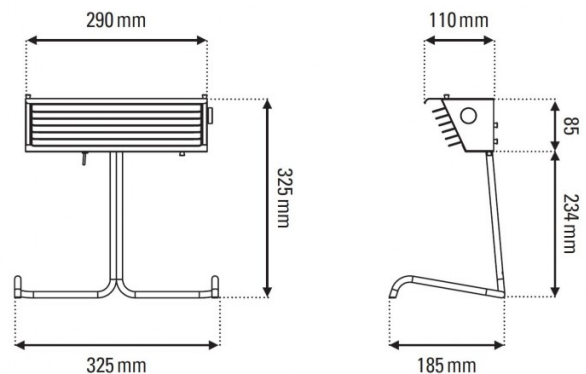

With a perforated lampshade and an angular base, the Biny table light has a graphic nature. The lampshade has shutters so the light stream is effective yet soft and the shade is also equipped with a wheel so you can adjust the shutters how you need. You can choose between black or white shutters and a white or black base to find the right finish for your design scheme. Perfect for desks, tables and side tables this table light is wonderful as both an ambient or a reading/task solution.

PRODUCT SPECIFICATION

- Light Source:** 10W, 2700K, 269 lumens
- IP Code:** 20
- Dimming:** Integrated on/off switch on the product
- Dimensions:** 29cm shade width
32.5cm height
18.5cm depth
32.5cm base width
200cm cable length