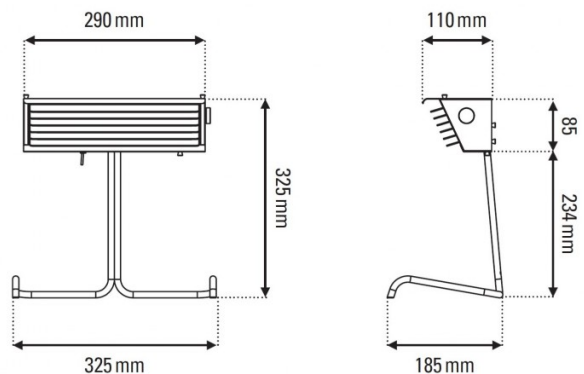

With a perforated lampshade and an angular base, the Biny table light has a graphic nature. The lampshade has shutters so the light stream is effective yet soft and the shade is also equipped with a wheel so you can adjust the shutters how you need. You can choose between black or white shutters and a white or black base to find the right finish for your design scheme. Perfect for desks, tables and side tables this table light is wonderful as both an ambient or a reading/task solution.

PRODUCT SPECIFICATION

- Light Source:** 10W, 2700K, 269 lumens
- IP Code:** 20
- Dimming:** Integrated on/off switch on the product
- Dimensions:** 29cm shade width
32.5cm height
18.5cm depth
32.5cm base width
200cm cable length