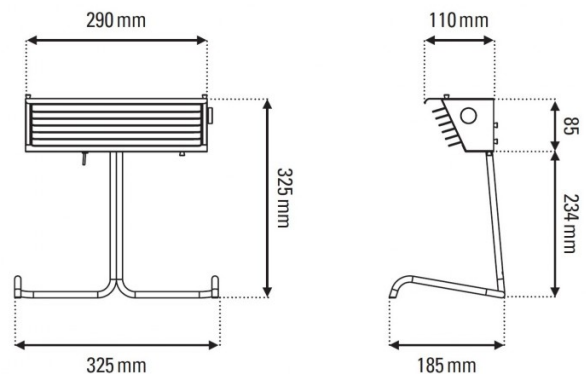

With a perforated lampshade and an angular base, the Biny table light has a graphic nature. The lampshade has shutters so the light stream is effective yet soft and the shade is also equipped with a wheel so you can adjust the shutters how you need. You can choose between black or white shutters and a white or black base to find the right finish for your design scheme. Perfect for desks, tables and side tables this table light is wonderful as both an ambient or a reading/task solution.

PRODUCT SPECIFICATION

Light Source: 10W, 2700K, 269 lumens

IP Code: 20

Dimming: Integrated on/off switch on the product

Dimensions: 29cm shade width
32.5cm height
18.5cm depth
32.5cm base width
200cm cable length