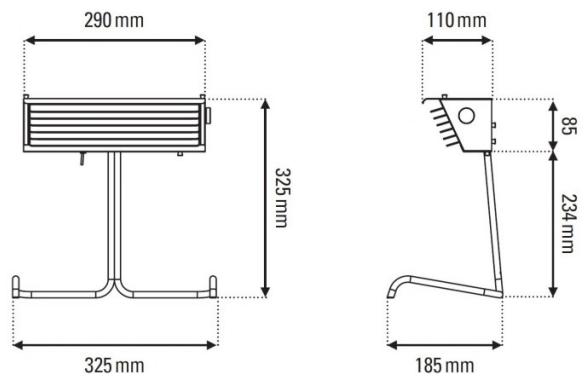

With a perforated lampshade and an angular base, the Biny table light has a graphic nature. The lampshade has shutters so the light stream is effective yet soft and the shade is also equipped with a wheel so you can adjust the shutters how you need. You can choose between black or white shutters and a white or black base to find the right finish for your design scheme. Perfect for desks, tables and side tables this table light is wonderful as both an ambient or a reading/task solution.

PRODUCT SPECIFICATION

Light Source: 10W, 2700K, 269 lumens

IP Code: 20

Dimming: Integrated on/off switch on the product

Dimensions: 29cm shade width
32.5cm height
18.5cm depth
32.5cm base width
200cm cable length