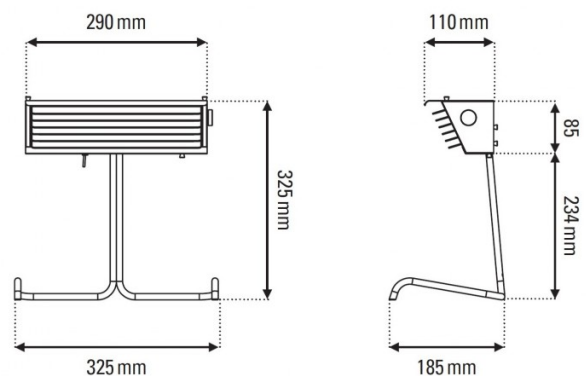

With a perforated lampshade and an angular base, the Biny table light has a graphic nature. The lampshade has shutters so the light stream is effective yet soft and the shade is also equipped with a wheel so you can adjust the shutters how you need. You can choose between black or white shutters and a white or black base to find the right finish for your design scheme. Perfect for desks, tables and side tables this table light is wonderful as both an ambient or a reading/task solution.

PRODUCT SPECIFICATION

Light Source: 10W, 2700K, 269 lumens

IP Code: 20

Dimming: Integrated on/off switch on the product

Dimensions: 29cm shade width
32.5cm height
18.5cm depth
32.5cm base width
200cm cable length