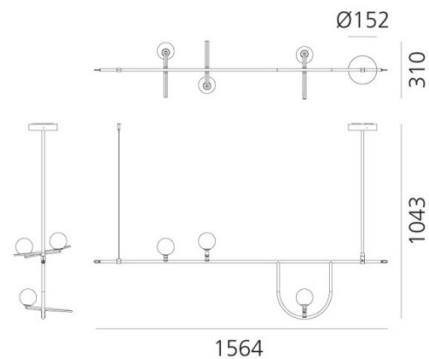

PRODUCT SPECIFICATION

- Light Source:** 26W, 3000K, 2122 Lumens
- IP Code:** 20
- Dimming:** Push to make/switch dimming, dimmable using push to make switches. Please consult your electrician, additional wiring may be required on site.
- Dimensions:** Length: 156cm
Depth: 31cm
Base: Ø15.2cm
Max Height from Ceiling: 104cm