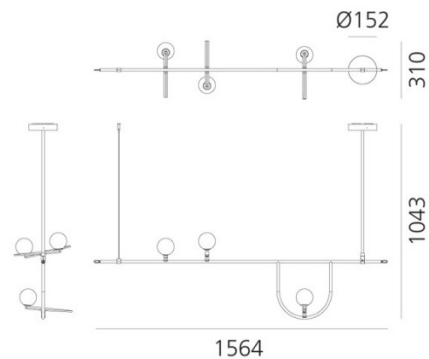

PRODUCT SPECIFICATION

- Light Source:** 26W, 3000K, 2122 Lumens
- IP Code:** 20
- Dimming:** Push to make/switch dimming, dimmable using push to make switches. Please consult your electrician, additional wiring may be required on site.
- Dimensions:** Length: 156cm  
Depth: 31cm  
Base: Ø15.2cm  
Max Height from Ceiling: 104cm