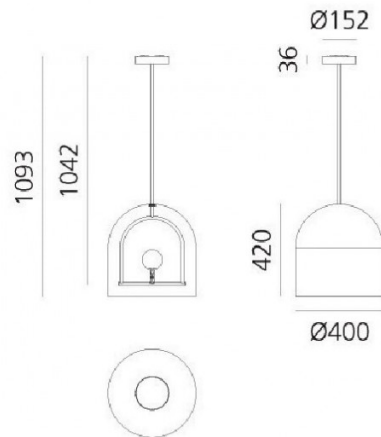

PRODUCT SPECIFICATION

- Light Source:** 10W, 3000K, 640 Lumens
- IP Code:** 20
- Dimming:** Push to make/switch dimming, dimmable using push to make switches. Please consult your electrician, additional wiring may be required on site.
- Dimensions:** Diffuser: Ø40cm
Shade Height: 42cm
Ceiling Rose: Ø15.2cm x 3.6cm
Maximum Drop Height: 109.3cm