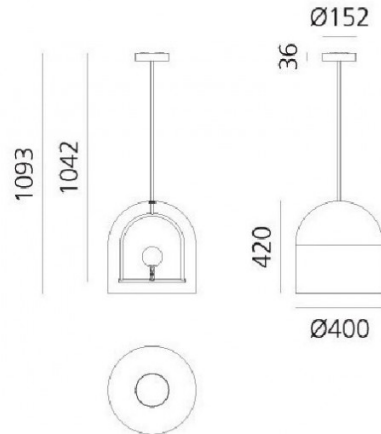

PRODUCT SPECIFICATION

- Light Source:** 10W, 3000K, 640 Lumens
- IP Code:** 20
- Dimming:** Push to make/switch dimming, dimmable using push to make switches. Please consult your electrician, additional wiring may be required on site.
- Dimensions:** Diffuser: Ø40cm
Shade Height: 42cm
Ceiling Rose: Ø15.2cm x 3.6cm
Maximum Drop Height: 109.3cm