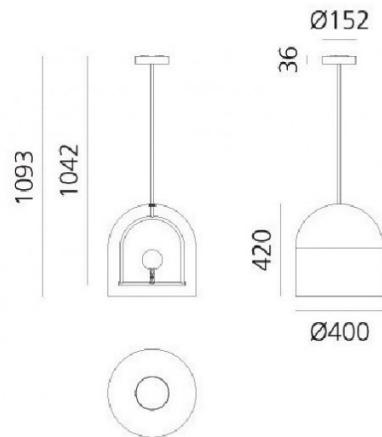

PRODUCT SPECIFICATION

- Light Source:** 10W, 3000K, 640 Lumens
- IP Code:** 20
- Dimming:** Push to make/switch dimming, dimmable using push to make switches. Please consult your electrician, additional wiring may be required on site.
- Dimensions:** Diffuser: Ø40cm
Shade Height: 42cm
Ceiling Rose: Ø15.2cm x 3.6cm
Maximum Drop Height: 109.3cm