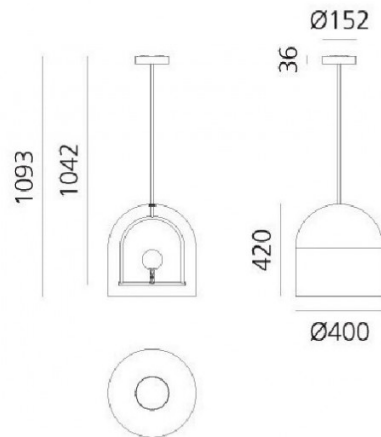

## PRODUCT SPECIFICATION

- Light Source:** 10W, 3000K, 640 Lumens
- IP Code:** 20
- Dimming:** Push to make/switch dimming, dimmable using push to make switches. Please consult your electrician, additional wiring may be required on site.
- Dimensions:** Diffuser: Ø40cm  
Shade Height: 42cm  
Ceiling Rose: Ø15.2cm x 3.6cm  
Maximum Drop Height: 109.3cm