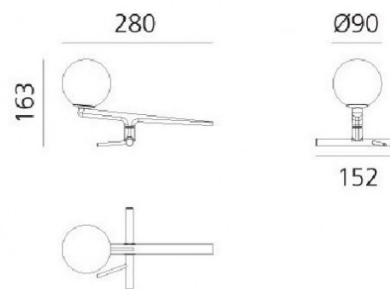

PRODUCT SPECIFICATION

Light Source: 9.5W, 3000K, 623 Lumens

IP Code: 20

Dimming: In line dimmer included on cable.

Dimensions: Diffuser: Ø9cm
Length: 28cm
Height: 16.3cm
Width: 15.2cm

For all sales and technical enquiries, please contact: