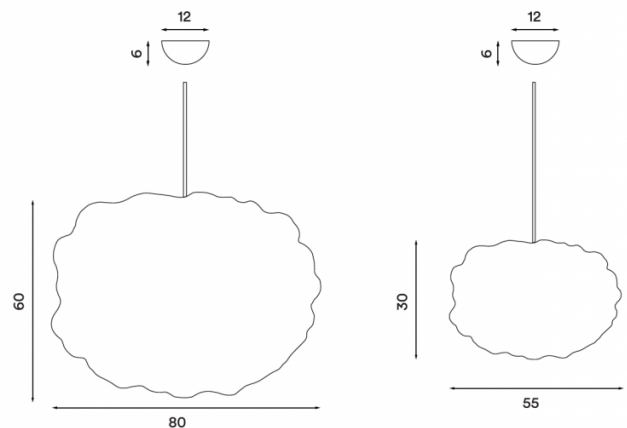

Northern Northern Heat Suspension

LA5346

SOURCE: <https://www.davidvillagelighting.co.uk/product/Northern-Heat-Suspension/18867>

PRODUCT DESCRIPTION

Designer: Johanna Forsberg

Heat by Northern

The designer, Johanna Forsberg, utilised brass mesh as the basis for the design of the Heat pendant. Forsberg created a glowing cloud of light, almost ethereal, floating mid air. Once turned off, the gleaming "fire" disappears and the Heat remains a decorative piece in any room. The designer experiments with contrasting materials in her work, and her dream was to create a large suspension light characterised by such contrasts. The Heat suspension in brass was such a success that the collection is now available in two sizes, large or small. There is also a new finish option in stainless Steel mesh. The steel pendant takes on a shimmering appearance when switched on and a hovering cloud when not in use.

Whichever size or colour you choose, the Heat pendant light remains a dynamic element in any interior space. You may also choose to install a single pendant or create a cluster of small and large, brass or steel clouds of light.

PRODUCT SPECIFICATION

Light Source: 1 x Max 100W E27 (excluded)

IP Code: 20

Dimming: Dimmable via mains phase dimming.

Dimensions: Small
Ø55cm
Shade Height: 30cm

Large
Ø80cm
Shade Height: 60cm

Ceiling Canopy: 12 x 6cm
Cable Length: 370cm