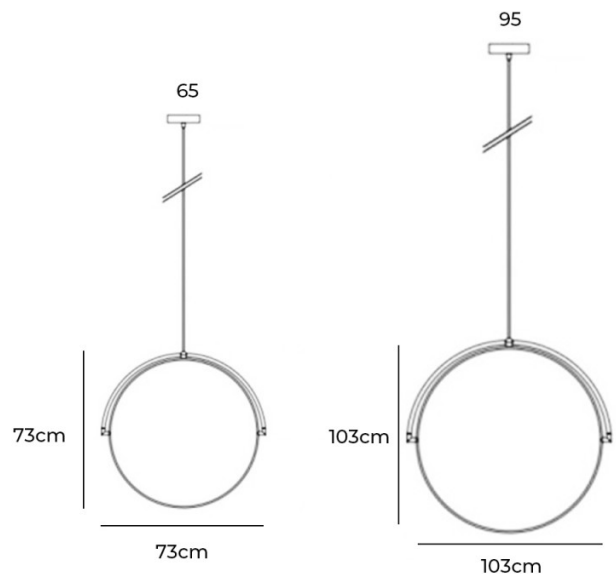

The 95 expands upon Cohda's vision, offering a larger-scale illumination ideal for statement lighting installations. This 103 cm pendant projects a similar kaleidoscopic light effect across larger areas, using 15W LEDs to produce a warm, inviting glow. Its cosmic-inspired design and larger size make it well-suited to open-plan spaces, hospitality settings, and contemporary galleries, adding a unique touch that draws the eye and enriches any environment.

PRODUCT SPECIFICATION

Light Source: 10.5W, 3000K, 1100 Lumens

IP Code: 20

Dimming: Dimmable via Triac dimming.

Dimensions: 65:
73cm x 73cm

95:
101cm x 101cm

Cable length: 4m

For all sales and technical enquiries, please contact: