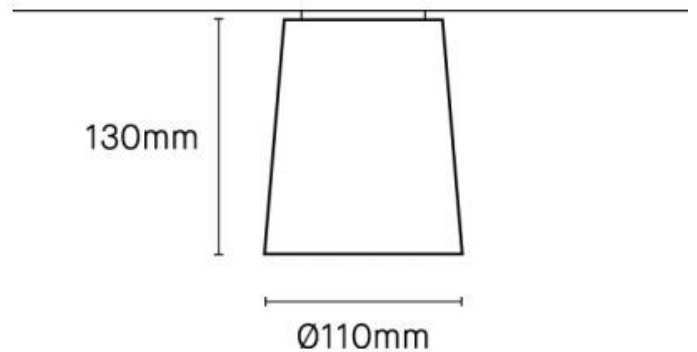

case

Case Solid Cone Downlight

LA5338

SOURCE: <https://www.davidvillagelighting.co.uk/product/Case-Solid-Cone-Downlight/18842>

PRODUCT DESCRIPTION

Case Solid Cone Downlight.

A pure conical form, crafted from black stained European oak, lacquered matt. The rounded inner edge at the shade base is a design signature of the Solid collection. A small shadow gap between the ceiling and shade allows for lamp cooling. As oak is a natural material the grain will vary from piece to piece, making each shade body unique. All fixings are hidden.

PRODUCT SPECIFICATION

- Light Source:** 1x 8W GU10 LED Excluded
- IP Code:** 20
- Dimming:** Dimmable via mains phase dimming
- Dimensions:** Ø 110mm.
H 130mm

For all sales and technical enquiries, please contact: