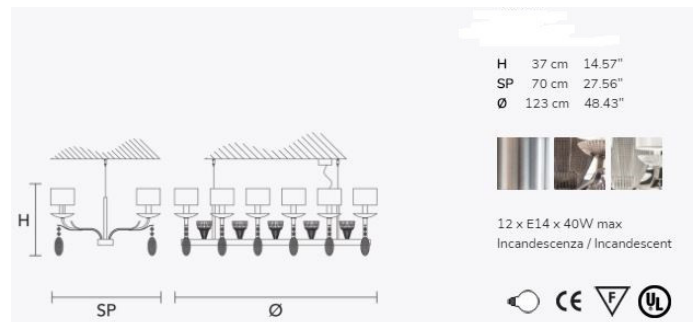

For all sales and technical enquiries, please contact:

+44 (0)114 263 4266

info@davidvillagelighting.co.uk

www.davidvillagelighting.co.uk