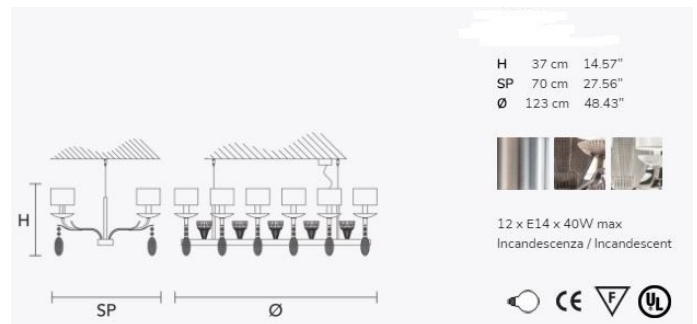

For all sales and technical enquiries, please contact:

+44 (0)114 263 4266

info@davidvillagelighting.co.uk

www.davidvillagelighting.co.uk