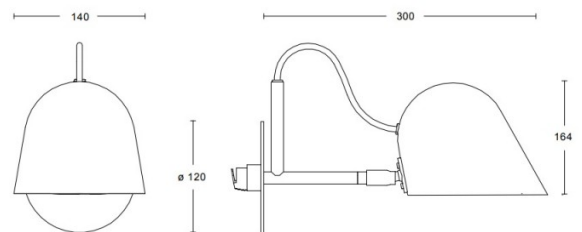

PRODUCT SPECIFICATION

Light Source: 6W, 2700K, 660 Lumens

IP Code: 20

Dimming: Integrated on/off switch included on product.

Dimensions: Depth: 30cm
Height: 16.4cm
Width: 14cm

For all sales and technical enquiries, please contact: