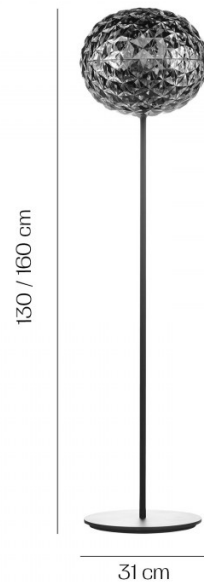

Kartell

Kartell Planet LED Floor Lamp

LA3734/F

SOURCE: <https://www.davidvillagelighting.co.uk/product/Kartell-Planet-LED-Floor-Lamp/18825>

PRODUCT DESCRIPTION

Designer: Tokujin Yoshioka

Planet Floor Lamp by Kartell

Designed by Tokujin Yoshioka for Kartell, the Planet family of lamps are defined by their slightly elliptical diffuser and crystallised illusion design. This illusion and the transparent surface creates a multitude of reflections leading to a wondrous display of colour and light.

Available in two colours, crystal and smoke, the Planet Floor Lamp will add dazzle to your room and fits in nicely with a modern aesthetic. With both a small and large option you can create dynamism by pairing them and using contrasting colours to make a light spectacle for everyone to enjoy.

PRODUCT SPECIFICATION

- Light Source:** 22W, 2700K
- IP Code:** 20
- Dimming:** In line dimmer included on cable.
- Dimensions:** Large - Ø31 cm, 160 cm height
Small - Ø31 cm, 130 cm height

For all sales and technical enquiries, please contact: