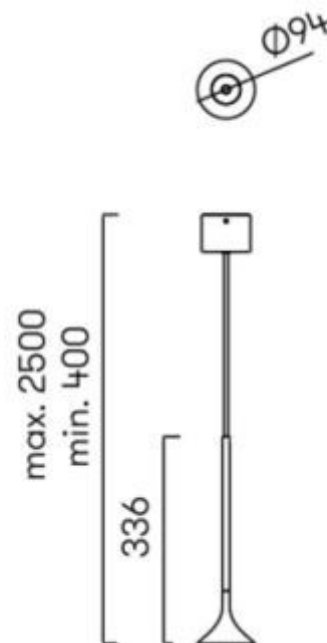

LEDS C4[®]

LEDS C4 Alive LED Suspension

LA5329

SOURCE: <https://www.davidvillagelighting.co.uk/product/LEDS-C4-Alive-LED-Suspension/18820>

PRODUCT DESCRIPTION

LEDS C4 Alive Suspension

The concept for the Alive suspension by LEDS C4 is one of clarity. The design is based on the bare minimum required for illumination; the light source. Modern and minimalist, the high-quality frosted glass lampshade offers a silky, diffused and warm light.

Material - Aluminium with glass diffuser

PRODUCT SPECIFICATION

Light Source: 6.9W 575lm 2700K

IP Code: 20

For all sales and technical enquiries, please contact:

+44 (0)114 263 4266

info@davidvillagelighting.co.uk