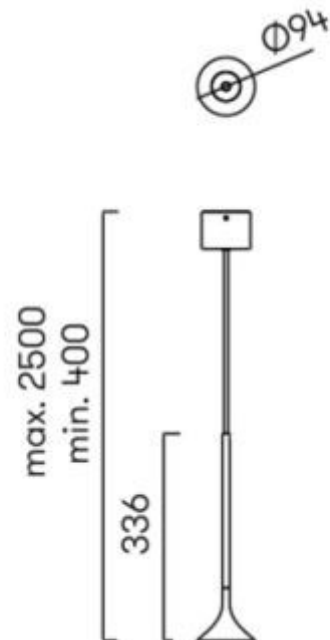

LEDS C4[®]

LEDS C4 Alive LED Suspension

LA5329

SOURCE: <https://www.davidvillagelighting.co.uk/product/LEDS-C4-Alive-LED-Suspension/18820>

PRODUCT DESCRIPTION

LEDS C4 Alive Suspension

The concept for the Alive suspension by LEDS C4 is one of clarity. The design is based on the bare minimum required for illumination; the light source. Modern and minimalist, the high-quality frosted glass lampshade offers a silky, diffused and warm light.

Material - Aluminium with glass diffuser

PRODUCT SPECIFICATION

Light Source: 6.9W 575lm 2700K

IP Code: 20

For all sales and technical enquiries, please contact:

+44 (0)114 263 4266

info@davidvillagelighting.co.uk