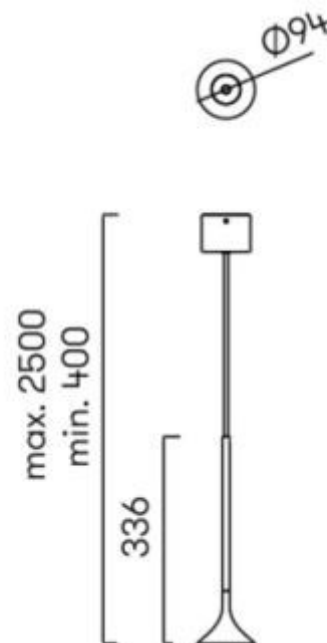

## PRODUCT SPECIFICATION

Light Source: 6.9W 575lm 2700K

IP Code: 20

For all sales and technical enquiries, please contact:

+44 (0)114 263 4266

info@davidvillagelighting.co.uk

www.davidvillagelighting.co.uk