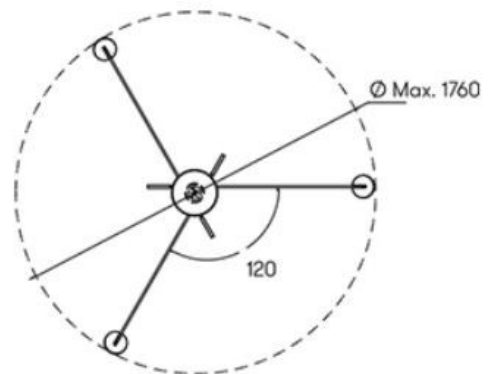

LEDS C4[®]

LEDS C4 Invisible LED - Triple Bend

LA5328

SOURCE: <https://www.davidvillagelighting.co.uk/product/LEDS-C4-Invisible-LED---Triple-Bend/18819>

PRODUCT DESCRIPTION

LEDS C4 Invisible triple bend

The simplicity of this collection makes it unique and gives it authenticity and an individual identity. The different positions for its arms and heads generate multiple compositions that convey a sense of almost complete weightlessness reminiscent of a mobile.

Materials:
Steel
Aluminium
Diffuser PMMA

PRODUCT SPECIFICATION

- Light Source:** 27W, 3000K, 2295 lumens
- IP Code:** 20
- Dimming:** Dimmable via mains phase dimming.
- Dimensions:** 150 cm max height
Ø 176 cm
120° opening between each bar