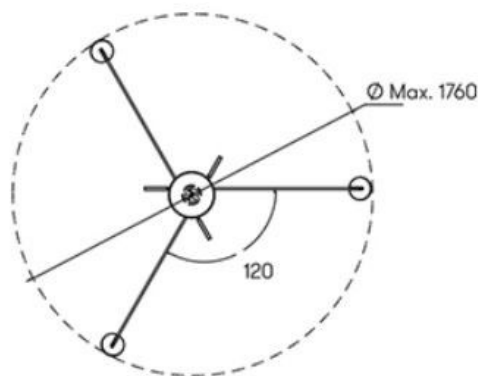

## PRODUCT SPECIFICATION

- Light Source:** 27W, 3000K, 2295 lumens
- IP Code:** 20
- Dimming:** Dimmable via mains phase dimming.
- Dimensions:** 150 cm max height  
Ø 176 cm  
120° opening between each bar