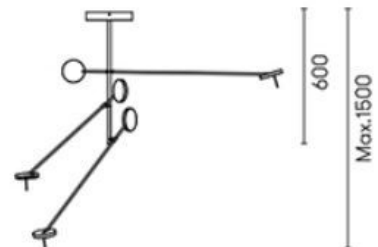

LEDS C4[®]

LEDS C4 Invisible LED - Triple Bend

LA5328

SOURCE: <https://www.davidvillagelighting.co.uk/product/LEDS-C4-Invisible-LED---Triple-Bend/18819>

PRODUCT DESCRIPTION

LEDS C4 Invisible triple bend

The simplicity of this collection makes it unique and gives it authenticity and an individual identity. The different positions for its arms and heads generate multiple compositions that convey a sense of almost complete weightlessness reminiscent of a mobile.

Materials:
Steel
Aluminium
Diffuser PMMA

PRODUCT SPECIFICATION

- Light Source:** 27W, 3000K, 2295 lumens
- IP Code:** 20
- Dimming:** Dimmable via mains phase dimming.
- Dimensions:** 150 cm max height
Ø 176 cm
120° opening between each bar