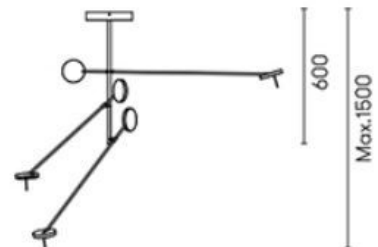

LEDS C4[®]

LEDS C4 Invisible LED - Triple Bend

LA5328

SOURCE: <https://www.davidvillagelighting.co.uk/product/LEDS-C4-Invisible-LED---Triple-Bend/18819>

PRODUCT DESCRIPTION

LEDS C4 Invisible triple bend

The simplicity of this collection makes it unique and gives it authenticity and an individual identity. The different positions for its arms and heads generate multiple compositions that convey a sense of almost complete weightlessness reminiscent of a mobile.

- Materials:**
 Steel
 Aluminium
 Diffuser PMMA

PRODUCT SPECIFICATION

- Light Source:** 27W, 3000K, 2295 lumens
IP Code: 20
Dimming: Dimmable via mains phase dimming.
Dimensions: 150 cm max height
 Ø 176 cm
 120° opening between each bar