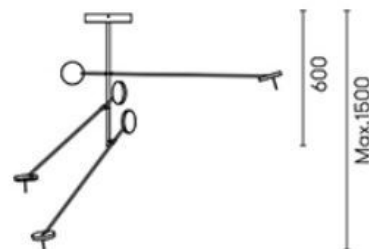

## PRODUCT SPECIFICATION

- Light Source:** 27W, 3000K, 2295 lumens
- IP Code:** 20
- Dimming:** Dimmable via mains phase dimming.
- Dimensions:** 150 cm max height  
Ø 176 cm  
120° opening between each bar