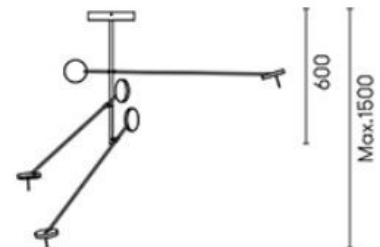

LEDS C4[®]

LEDS C4 Invisible LED - Triple Bend

LA5328

SOURCE: <https://www.davidvillagelighting.co.uk/product/LEDS-C4-Invisible-LED---Triple-Bend/18819>

PRODUCT DESCRIPTION

LEDS C4 Invisible triple bend

The simplicity of this collection makes it unique and gives it authenticity and an individual identity. The different positions for its arms and heads generate multiple compositions that convey a sense of almost complete weightlessness reminiscent of a mobile.

Materials:
Steel
Aluminium
Diffuser PMMA

PRODUCT SPECIFICATION

- Light Source:** 27W, 3000K, 2295 lumens
- IP Code:** 20
- Dimming:** Dimmable via mains phase dimming.
- Dimensions:** 150 cm max height
Ø 176 cm
120° opening between each bar