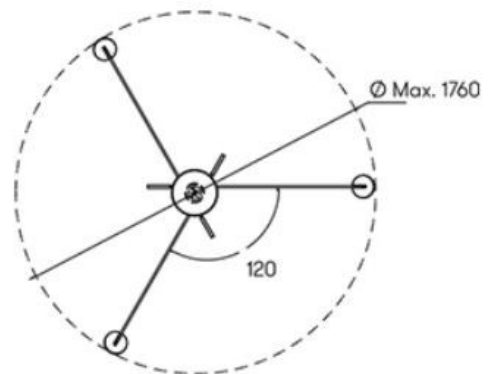

LEDS C4[®]

LEDS C4 Invisible LED - Triple Bend

LA5328

SOURCE: <https://www.davidvillagelighting.co.uk/product/LEDS-C4-Invisible-LED---Triple-Bend/18819>

PRODUCT DESCRIPTION

LEDS C4 Invisible triple bend

The simplicity of this collection makes it unique and gives it authenticity and an individual identity. The different positions for its arms and heads generate multiple compositions that convey a sense of almost complete weightlessness reminiscent of a mobile.

- Materials:**
 Steel
 Aluminium
 Diffuser PMMA

PRODUCT SPECIFICATION

- Light Source:** 27W, 3000K, 2295 lumens
IP Code: 20
Dimming: Dimmable via mains phase dimming.
Dimensions: 150 cm max height
 Ø 176 cm
 120° opening between each bar