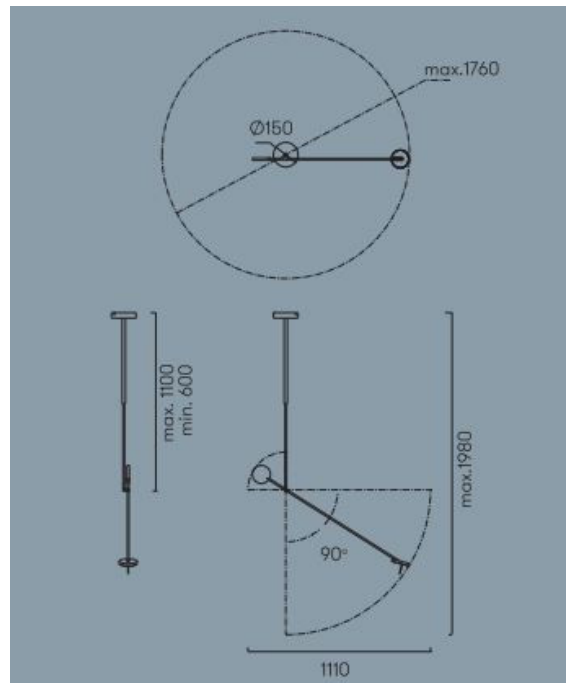

LEDS C4[®]

LEDS C4 Invisible LED - Single Bend

LA5327

SOURCE: <https://www.davidvillagelighting.co.uk/product/LEDS-C4-Invisible-LED---Single-Bend/18818>

PRODUCT DESCRIPTION

LEDS C4 Invisible Single Bend.

The simplicity of this collection makes it unique and gives it authenticity and an individual identity. The different positions for its arms and heads generate multiple compositions that convey a sense of almost complete weightlessness reminiscent of a mobile.

Material - Steel / Diffuser PMMA

PRODUCT SPECIFICATION

Light Source: 9W, 3000K, 765lumens

IP Code: 20

Dimming: Dimmable via mains phase dimming.

For all sales and technical enquiries, please contact:

+44 (0)114 263 4266