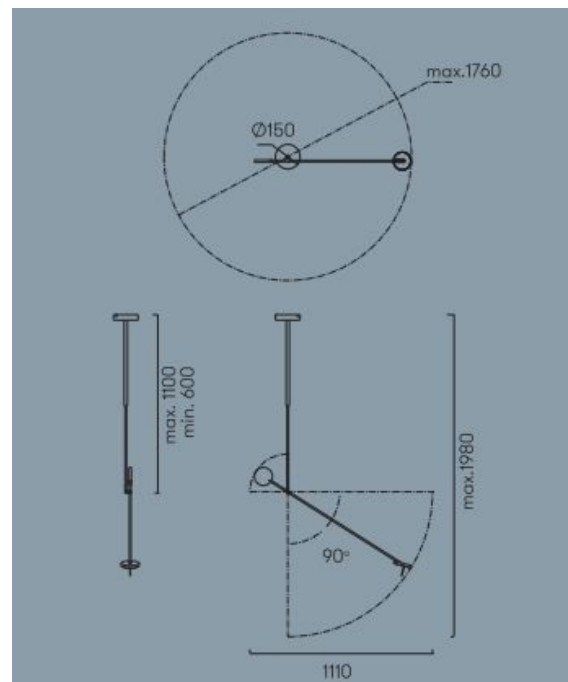

For all sales and technical enquiries, please contact:

+44 (0)114 263 4266

info@davidvillagelighting.co.uk

www.davidvillagelighting.co.uk