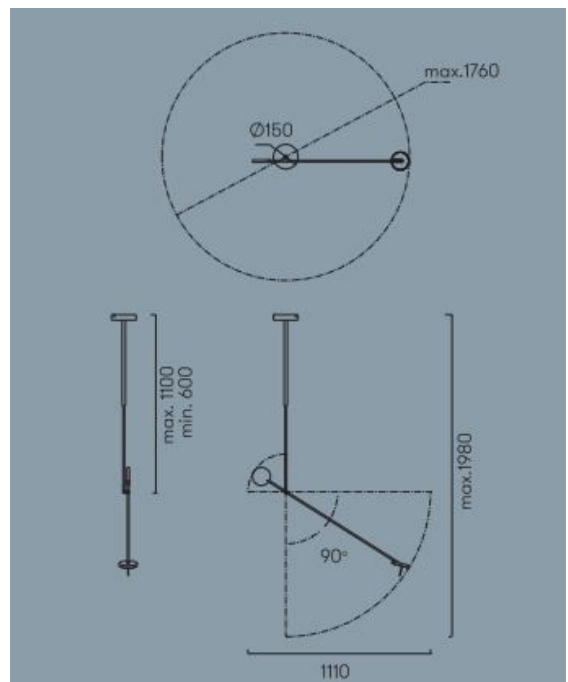

LEDS C4[®]

LEDS C4 Invisible LED - Single Bend

LA5327

SOURCE: <https://www.davidvillagelighting.co.uk/product/LEDS-C4-Invisible-LED---Single-Bend/18818>

PRODUCT DESCRIPTION

LEDS C4 Invisible Single Bend.

The simplicity of this collection makes it unique and gives it authenticity and an individual identity. The different positions for its arms and heads generate multiple compositions that convey a sense of almost complete weightlessness reminiscent of a mobile.

Material - Steel / Diffuser PMMA

PRODUCT SPECIFICATION

Light Source: 9W, 3000K, 765lumens

IP Code: 20

Dimming: Dimmable via mains phase dimming.

For all sales and technical enquiries, please contact:

+44 (0)114 263 4266