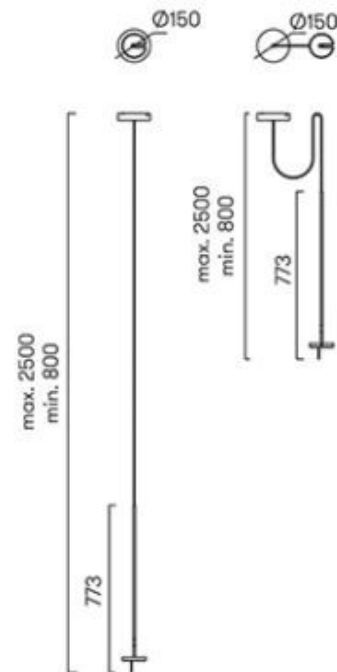

LEDS C4<sup>®</sup>

LEDS C4 Invisible LED - Single

LA5326

SOURCE: <https://www.davidvillagelighting.co.uk/product/LEDS-C4-Invisible-LED---Single/18817>

PRODUCT DESCRIPTION

LEDS C4 Invisible Single.

The simplicity of this collection makes it unique and gives it authenticity and an individual identity. The different positions for its arms and heads generate multiple compositions that convey a sense of almost complete weightlessness reminiscent of a mobile.

Material - Steel / Diffuser PMMA

PRODUCT SPECIFICATION

Light Source: 9W, 3000K, 765lumens

IP Code: 20

For all sales and technical enquiries, please contact:

+44 (0)114 263 4266

info@davidvillagelighting.co.uk