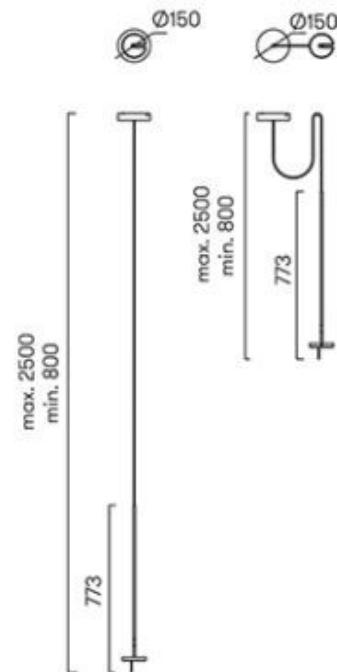

LEDS C4®

LEDS C4 Invisible LED - Single

LA5326

SOURCE: <https://www.davidvillagelighting.co.uk/product/LEDS-C4-Invisible-LED---Single/18817>

PRODUCT DESCRIPTION

LEDS C4 Invisible Single.

The simplicity of this collection makes it unique and gives it authenticity and an individual identity. The different positions for its arms and heads generate multiple compositions that convey a sense of almost complete weightlessness reminiscent of a mobile.

Material - Steel / Diffuser PMMA

PRODUCT SPECIFICATION

Light Source: 9W, 3000K, 765lumens

IP Code: 20

For all sales and technical enquiries, please contact:

+44 (0)114 263 4266

info@davidvillagelighting.co.uk

www.davidvillagelighting.co.uk