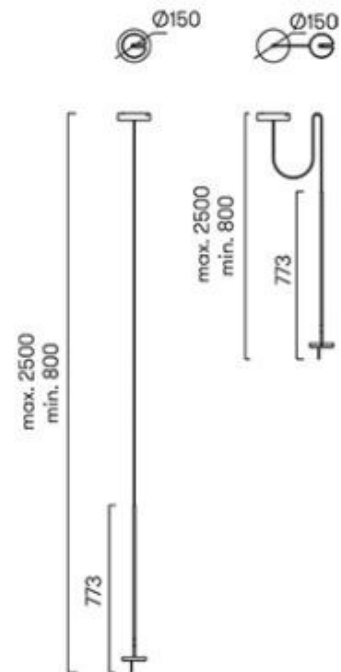

LEDS C4[®]

LEDS C4 Invisible LED - Single

LA5326

SOURCE: <https://www.davidvillagelighting.co.uk/product/LEDS-C4-Invisible-LED---Single/18817>

PRODUCT DESCRIPTION

LEDS C4 Invisible Single.

The simplicity of this collection makes it unique and gives it authenticity and an individual identity. The different positions for its arms and heads generate multiple compositions that convey a sense of almost complete weightlessness reminiscent of a mobile.

Material - Steel / Diffuser PMMA

PRODUCT SPECIFICATION

Light Source: 9W, 3000K, 765lumens

IP Code: 20

For all sales and technical enquiries, please contact:

+44 (0)114 263 4266

info@davidvillagelighting.co.uk