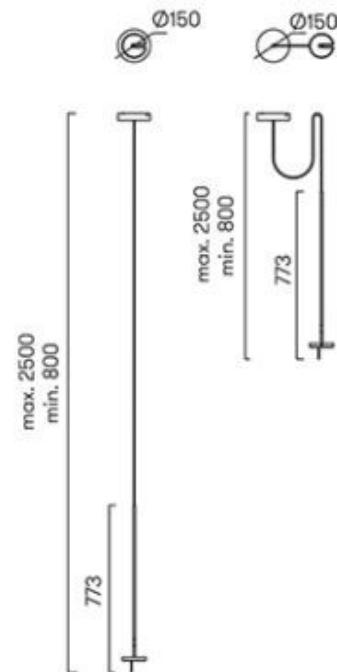

LEDS C4[®]

LEDS C4 Invisible LED - Single

LA5326

SOURCE: <https://www.davidvillagelighting.co.uk/product/LEDS-C4-Invisible-LED---Single/18817>

PRODUCT DESCRIPTION

LEDS C4 Invisible Single.

The simplicity of this collection makes it unique and gives it authenticity and an individual identity. The different positions for its arms and heads generate multiple compositions that convey a sense of almost complete weightlessness reminiscent of a mobile.

Material - Steel / Diffuser PMMA

PRODUCT SPECIFICATION

Light Source: 9W, 3000K, 765lumens

IP Code: 20

For all sales and technical enquiries, please contact:

+44 (0)114 263 4266

info@davidvillagelighting.co.uk