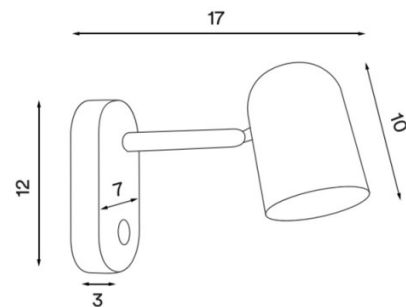

The Buddy Wall Light was designed by Mads Sætter-Lassen for Northern. Mads described the light as “Always there when you need it – without being in the way”, which is how the lamp got its name. The wall lamp features a minimalistic profile, and four neutral finishes, helping it blend into contemporary interiors. The shade is adjustable, allowing you to project the light exactly where it’s needed. Perfect for task lighting above a desk, bedside table, or next to a sofa as a reading light.

PRODUCT SPECIFICATION

Light Source: 1 x Max 6W LED GU10 (excluded)

IP Code: 20

Dimming: Integrated dimmer on product.

Dimensions: Depth: 17cm
Height: 12cm
Wall Fitting Depth: 3cm
Shade Height: 10cm
Cable Length: 200cm