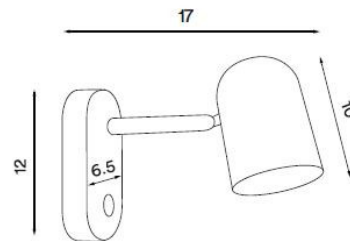

## PRODUCT SPECIFICATION

**Light Source:** 1 x Max 6W LED GU10 (excluded)

**IP Code:** 20

**Dimming:** Integrated dimmer on product.

**Dimensions:** Depth: 17cm  
Height: 12cm  
Wall Fitting Depth: 3cm  
Shade Height: 10cm  
Cable Length: 200cm