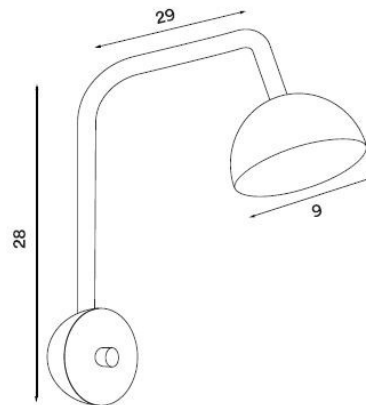

Northern Northern Blush LED Wall Light

LA3322

SOURCE: <https://www.davidvillagelighting.co.uk/product/Northern-Blush-LED-Wall-Light/18787>

PRODUCT DESCRIPTION

Designer: Morten & Jonas

Northern Blush LED Wall Light

Design duo Morten & Jonas created the Blush Wall Light for Northern. Subtle curves and contours shape the lamp, giving it a clean and elegant profile. The arm is flexible, allowing you to direct its lighting where required. The direct lighting from the wall light makes it perfect for task lighting above a desk or used as a reading light when installed by a bedside. The lamp is made from enamelled steel and silicone, giving it a durable exterior, and is finished in three bold finishes: Pink, Black, and White. The inside of the shade is solid white, which optimises light reflection.

The Blush Wall Light is part of [The Blush Collection](#) which includes a pendant and a rail pendant. These can be displayed together to create a contemporary display throughout your home. The Blush Wall Light can be installed individually or as multiples in either domestic or commercial settings. The practical and aesthetically pleasing design make it an ideal lighting solution for a range of spaces.

PRODUCT SPECIFICATION

- Light Source:** 6W, 3000K, 550 Lumens
- IP Code:** 20
- Dimming:** Integrated dimmer on product.
- Dimensions:** Height: 28cm
Depth: 29cm
Shade: Ø9cm
Cable Length: 200cm

For all sales and technical enquiries, please contact: