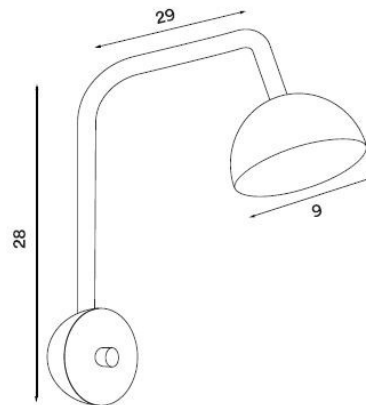

### Northern Blush LED Wall Light

Design duo Morten & Jonas created the Blush Wall Light for Northern. Subtle curves and contours shape the lamp, giving it a clean and elegant profile. The arm is flexible, allowing you to direct its lighting where required. The direct lighting from the wall light makes it perfect for task lighting above a desk or used as a reading light when installed by a bedside. The lamp is made from enamelled steel and silicone, giving it a durable exterior, and is finished in three bold finishes: Pink, Black, and White. The inside of the shade is solid white, which optimises light reflection.

The Blush Wall Light is part of [The Blush Collection](#) which includes a pendant and a rail pendant. These can be displayed together to create a contemporary display throughout your home. The Blush Wall Light can be installed individually or as multiples in either domestic or commercial settings. The practical and aesthetically pleasing design make it an ideal lighting solution for a range of spaces.

## PRODUCT SPECIFICATION

**Light Source:** 6W, 3000K, 550 Lumens

**IP Code:** 20

**Dimming:** Integrated dimmer on product.

**Dimensions:** Height: 28cm  
Depth: 29cm  
Shade: Ø9cm  
Cable Length: 200cm

**For all sales and technical enquiries, please contact:**