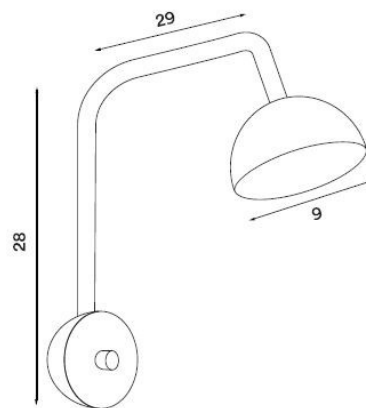

Design duo Morten & Jonas created the Blush Wall Light for Northern. Subtle curves and contours shape the lamp, giving it a clean and elegant profile. The arm is flexible, allowing you to direct its lighting where required. The direct lighting from the wall light makes it perfect for task lighting above a desk or used as a reading light when installed by a bedside. The lamp is made from enamelled steel and silicone, giving it a durable exterior, and is finished in three bold finishes: Pink, Black, and White. The inside of the shade is solid white, which optimises light reflection.

The Blush Wall Light is part of [The Blush Collection](#) which includes a pendant and a rail pendant. These can be displayed together to create a contemporary display throughout your home. The Blush Wall Light can be installed individually or as multiples in either domestic or commercial settings. The practical and aesthetically pleasing design make it an ideal lighting solution for a range of spaces.

PRODUCT SPECIFICATION

Light Source: 6W, 3000K, 550 Lumens

IP Code: 20

Dimming: Integrated dimmer on product.

Dimensions: Height: 28cm
Depth: 29cm
Shade: Ø9cm
Cable Length: 200cm

For all sales and technical enquiries, please contact: