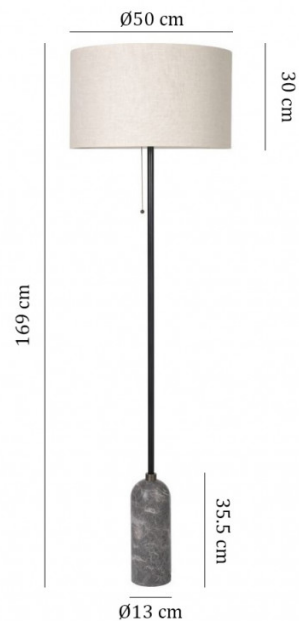

# Gubi Gravity Floor Lamp

LA5319

SOURCE: <https://www.davidvillagelighting.co.uk/product/Gubi-Gravity-Floor-Lamp/18783>

### Gubi Gravity Floor Lamp

The Gravity Floor Lamp, designed by Space Copenhagen, captures the interplay between strength and delicacy. Its weighted cylindrical base, crafted from marble or steel, contrasts beautifully with the ethereal canvas or white textile shade, creating a balanced and sculptural silhouette. This floor lamp excels in creating ambient light, making it an excellent choice for living rooms, lounge spaces, and even upscale office environments. Its dimmable functionality (with a dimmable bulb) allows you to adjust the light intensity, providing the perfect atmosphere for relaxing evenings or focused work.

The Gravity Floor Lamp is available in four finishes, including grey marble and black steel, ensuring it complements various interior styles, from contemporary minimalist to industrial chic. Whether as a statement piece in a large room or as a functional light in a cosy corner, the Gravity Floor Lamp's design versatility ensures it meets both aesthetic and practical needs.

## PRODUCT SPECIFICATION

**Light Source:** 3 x Max 57W E27 (Excluded)

**IP Code:** 20

**Dimming:** In-line dimmer included on cable.

**Dimensions:** Shade: Ø50cm  
 Shade Height: 30cm  
 Height: 169cm  
 Base Height: 35.5cm  
 Base: Ø13cm  
  
 Cable Length: 200cm