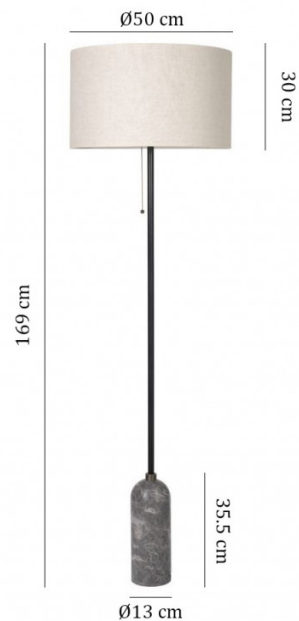

Gubi Gravity Floor Lamp

LA5319

SOURCE: <https://www.davidvillagelighting.co.uk/product/Gubi-Gravity-Floor-Lamp/18783>

PRODUCT DESCRIPTION

Designer: Space Copenhagen

Gubi Gravity Floor Lamp

The Gravity Floor Lamp, designed by Space Copenhagen, captures the interplay between strength and delicacy. Its weighted cylindrical base, crafted from marble or steel, contrasts beautifully with the ethereal canvas or white textile shade, creating a balanced and sculptural silhouette. This floor lamp excels in creating ambient light, making it an excellent choice for living rooms, lounge spaces, and even upscale office environments. Its dimmable functionality (with a dimmable bulb) allows you to adjust the light intensity, providing the perfect atmosphere for relaxing evenings or focused work.

The Gravity Floor Lamp is available in four finishes, including grey marble and black steel, ensuring it complements various interior styles, from contemporary minimalist to industrial chic. Whether as a statement piece in a large room or as a functional light in a cosy corner, the Gravity Floor Lamp's design versatility ensures it meets both aesthetic and practical needs.

PRODUCT SPECIFICATION

Light Source: 3 x Max 57W E27 (Excluded)

IP Code: 20

Dimming: In-line dimmer included on cable.

Dimensions: Shade: Ø50cm
Shade Height: 30cm
Height: 169cm
Base Height: 35.5cm
Base: Ø13cm

Cable Length: 200cm