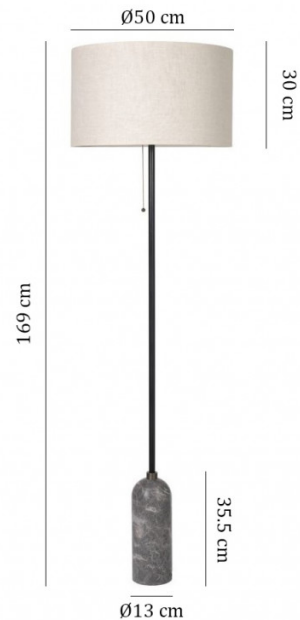

Gubi Gravity Floor Lamp

LA5319

SOURCE: <https://www.davidvillagelighting.co.uk/product/Gubi-Gravity-Floor-Lamp/18783>

PRODUCT DESCRIPTION

Designer: Space Copenhagen

Gravity Floor Lamp by Gubi

The Gravity floor lamp, designed by Space Copenhagen, is part of the [Gravity family](#) distributed by Gubi. Formed in 2005, the design duo call their approach “poetic modernism”—using and balancing opposites throughout their designs to create both duality and contrast.

With a dense base and light shade, this lamp truly embodies this sentiment as the marble/steel and the canvas/white textile elements both compliment and oppose each other. Resulting in a classic but also modern looking lamp, the colour combinations available means that you can find the perfect fit for your décor. With a dimmable function (when using a dimmable bulb) this lamp can also create the perfect atmosphere, tailored to you, and works best in lounging areas.

PRODUCT SPECIFICATION

- Light Source:** 3 x max 57W E27 (excluded)
- IP Code:** 20
- Dimming:** In-line dimmer included on the cable and an on/off switch on the product.
- Dimensions:** 169cm lamp height
30cm shade height
Ø50cm shade
35.5cm base height
Ø13cm base
200cm cable length