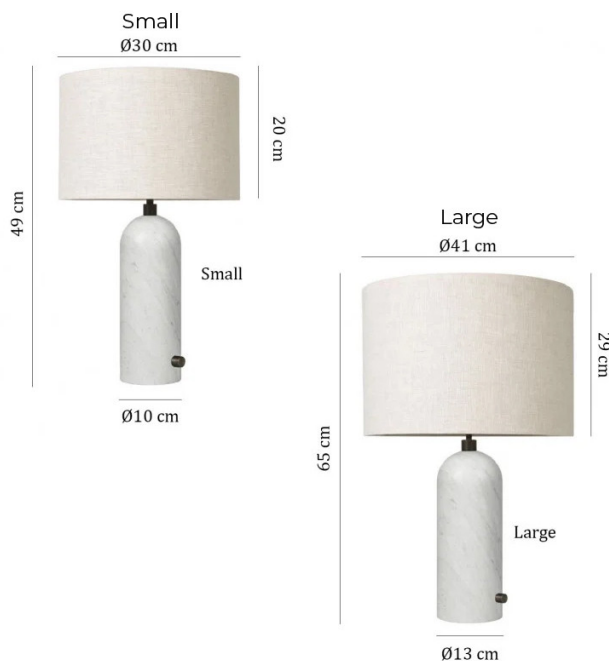

GUBI 

Gubi Gravity Table Lamp

LA3315

SOURCE: <https://www.davidvillagelighting.co.uk/product/Gubi-Gravity-Table-Lamp/18779>

PRODUCT DESCRIPTION

Designer: Space Copenhagen

Gubi Gravity Table Lamp

The Gravity Table Lamp, designed by Space Copenhagen, is an elegant addition to the Gravity collection. Balancing the sturdy cylindrical base with the soft radiance of its shade, this table lamp is the epitome of sculptural lighting. Available in two sizes, the Gravity Table Lamp offers options for both compact and expansive spaces. The smaller size is ideal for bedside tables or desks, while the larger size makes a statement in living rooms, reception areas, or larger workspaces. Crafted with a choice of marble or steel bases and paired with canvas or white shades, this lamp adapts to diverse interior palettes, from modern industrial to classic sophistication.

The Gravity Table Lamp is dimmable, providing ambient light that can be tailored to create the desired mood, whether soft and relaxing or bright and focused. Its understated yet impactful design ensures it remains a versatile piece for residential and commercial applications.

PRODUCT SPECIFICATION

Light Source: **Small:** 1 x Max 30W E27 (Excluded)
Large: 1 x Max 46W E27 (Excluded)

IP Code: 20

Dimming: Integrated dimmer on the product.

Dimensions: Small:
Shade: Ø30cm
Shade Height: 20cm
Lamp Height: 49cm
Base: Ø10cm

Large:
Shade: Ø41cm
Height: 29cm
Lamp Height: 65cm
Base: Ø13cm

Cable Length: 200cm

For all sales and technical enquiries, please contact:

+44 (0)114 263 4266

info@davidvillagelighting.co.uk

www.davidvillagelighting.co.uk