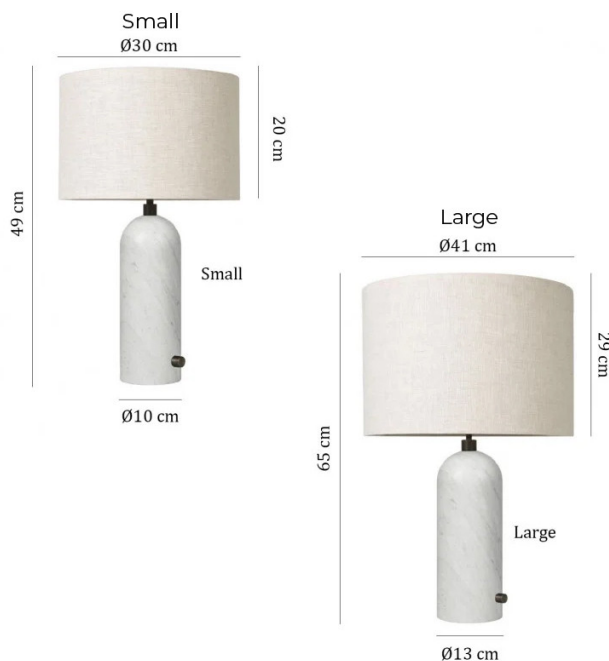

### Gubi Gravity Table Lamp

The Gravity Table Lamp, designed by Space Copenhagen, is an elegant addition to the Gravity collection. Balancing the sturdy cylindrical base with the soft radiance of its shade, this table lamp is the epitome of sculptural lighting. Available in two sizes, the Gravity Table Lamp offers options for both compact and expansive spaces. The smaller size is ideal for bedside tables or desks, while the larger size makes a statement in living rooms, reception areas, or larger workspaces. Crafted with a choice of marble or steel bases and paired with canvas or white shades, this lamp adapts to diverse interior palettes, from modern industrial to classic sophistication.

The Gravity Table Lamp is dimmable, providing ambient light that can be tailored to create the desired mood, whether soft and relaxing or bright and focused. Its understated yet impactful design ensures it remains a versatile piece for residential and commercial applications.

## PRODUCT SPECIFICATION

**Light Source:** **Small:** 1 x Max 30W E27 (Excluded)  
**Large:** 1 x Max 46W E27 (Excluded)

**IP Code:** 20

**Dimming:** Integrated dimmer on the product.

**Dimensions: Small:**  
Shade: Ø30cm  
Shade Height: 20cm  
Lamp Height: 49cm  
Base: Ø10cm

**Large:**  
Shade: Ø41cm  
Height: 29cm  
Lamp Height: 65cm  
Base: Ø13cm

Cable Length: 200cm

**For all sales and technical enquiries, please contact:**

+44 (0)114 263 4266

[info@davidvillagelighting.co.uk](mailto:info@davidvillagelighting.co.uk)